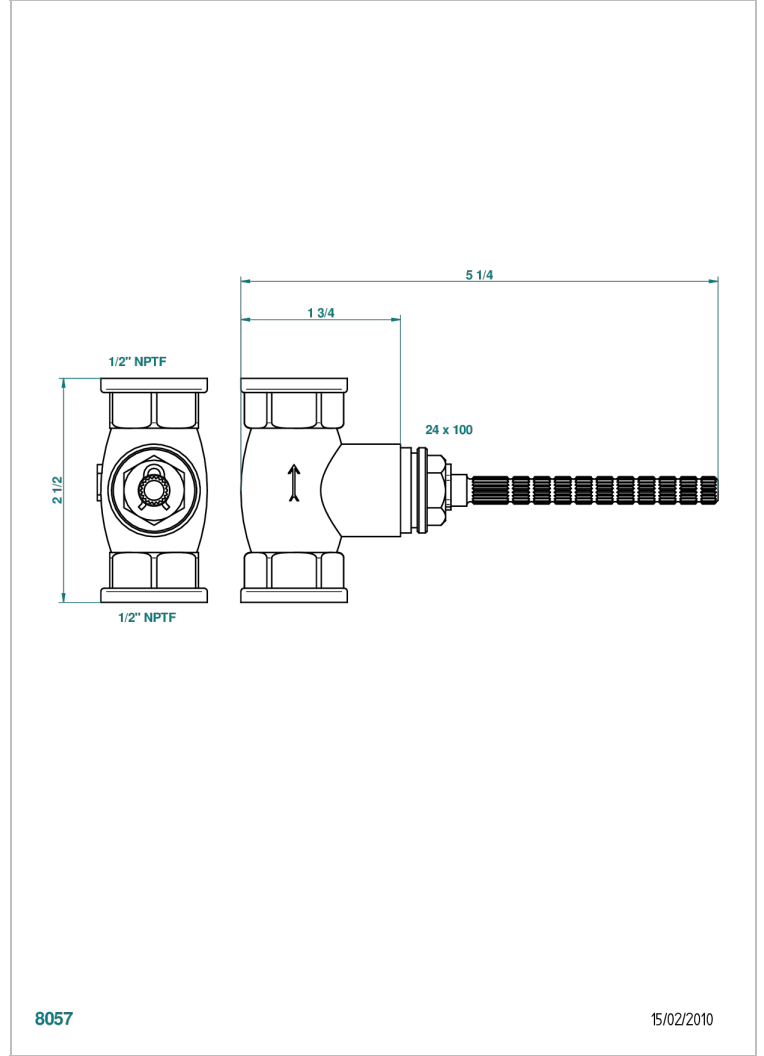

LES ONDES WITH LEVER HANDLES

G8B-30CUSA

1/2" volume control wall valve with ceramic cartridge

CHARACTERISTIC

- Les Ondes with lever handles
- 1/2" volume control wall valve with ceramic cartridge

AVAILABLE FINITIONS

Brass, cast only - A00