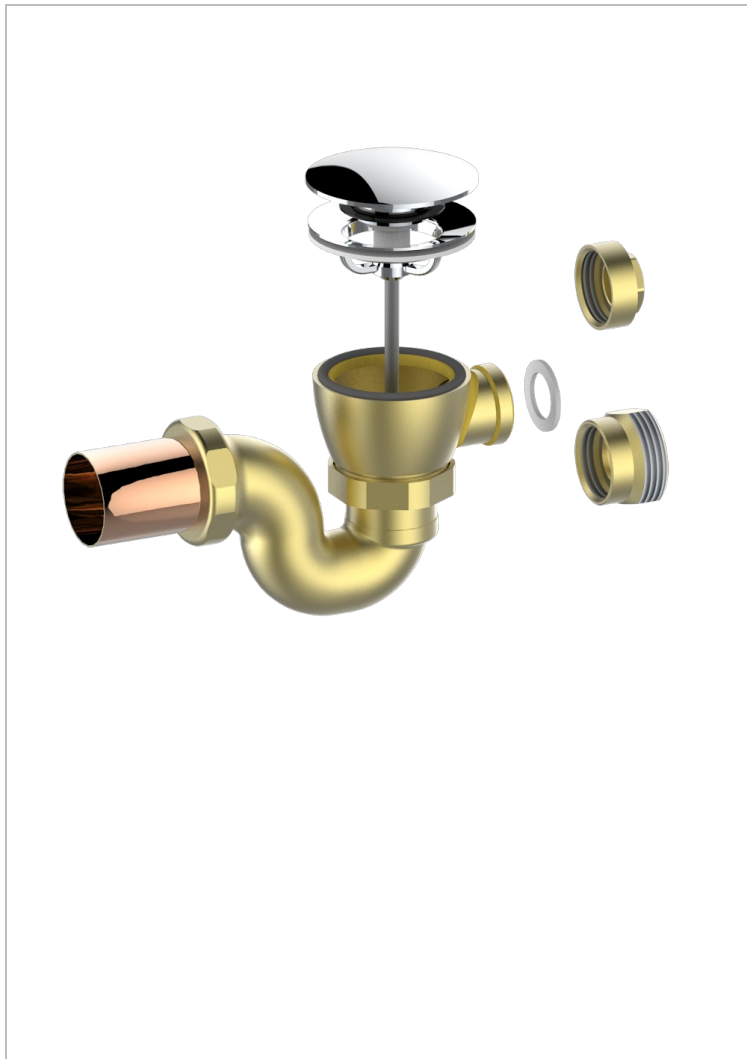

LES ONDES WITH LEVER HANDLES

G8B-305/H

Complete manual click drain

THG[®]
PARIS

63658

22/03/2019

CHARACTERISTIC

- Les Ondes with lever handles
- Complete manual click drain

AVAILABLE FINITIONS

Blush PVD - H62
Brass color PVD - H49
Brown bronze color PVD - F33
Chrome polished - A02
Chrome polished / gold polished - G02
Copper antique matt, coated - H07

Gold color PVD - H52
Gold mat - F07
Gold polished - F01
Graphite PVD - H64
Light coated bronze - D01
Matt Umber PVD - H67

Matt blush PVD - H60
Matt brass color PVD - H50
Matt brown bronze color PVD - F34
Matt chrome (American satin) - C02
Matt gold color PVD - H53
Matt graphite PVD - H65

Matt nickel (American satin) - C01
Matt nickel color PVD - H56
Nickel antique / Sovereign - H28
Nickel color PVD - H55
Nickel polished - B01
Silver polished, antique - H03

Soft gold - F30
Soft matt gold - F31
Umber PVD - H66