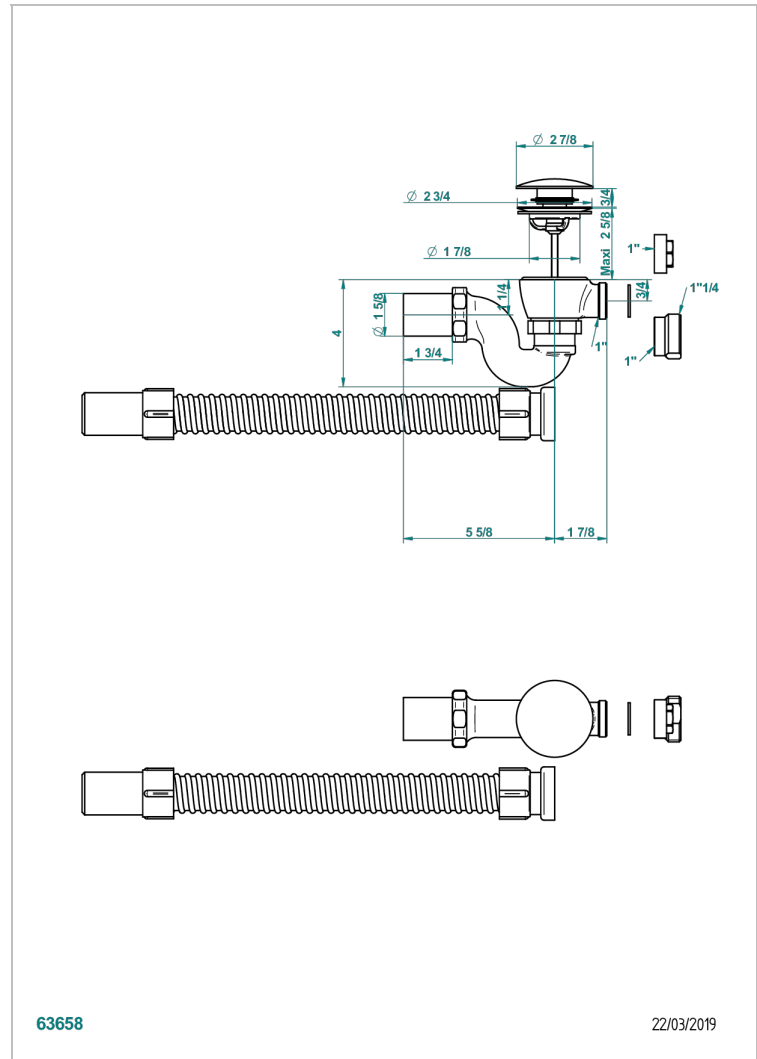

LES ONDES WITH LEVER HANDLES

G8B-305/H

Complete manual click drain

THG[®]
PARIS

63658

22/03/2019

CHARACTERISTIC

- Les Ondes with lever handles
- Complete manual click drain