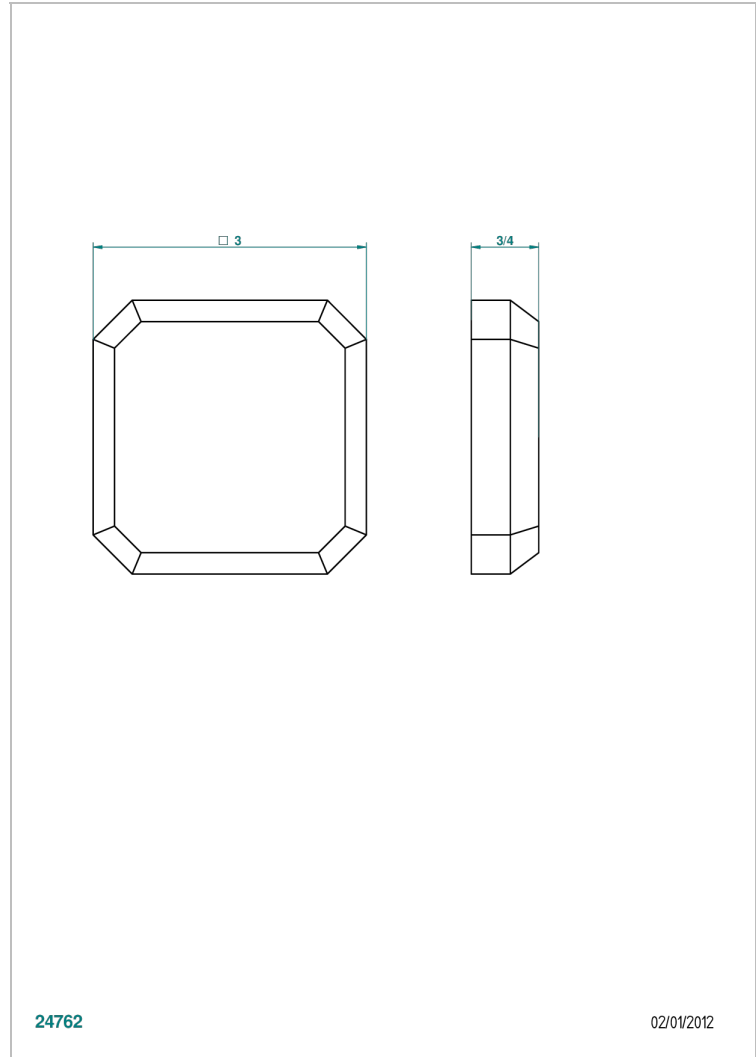

LES ONDES WITH LEVER HANDLES

G8B-301

Control knob for pop up waste

THG[®]
PARIS

24762

02/01/2012

CHARACTERISTIC

- Les Ondes with lever handles
- Control knob for pop up waste