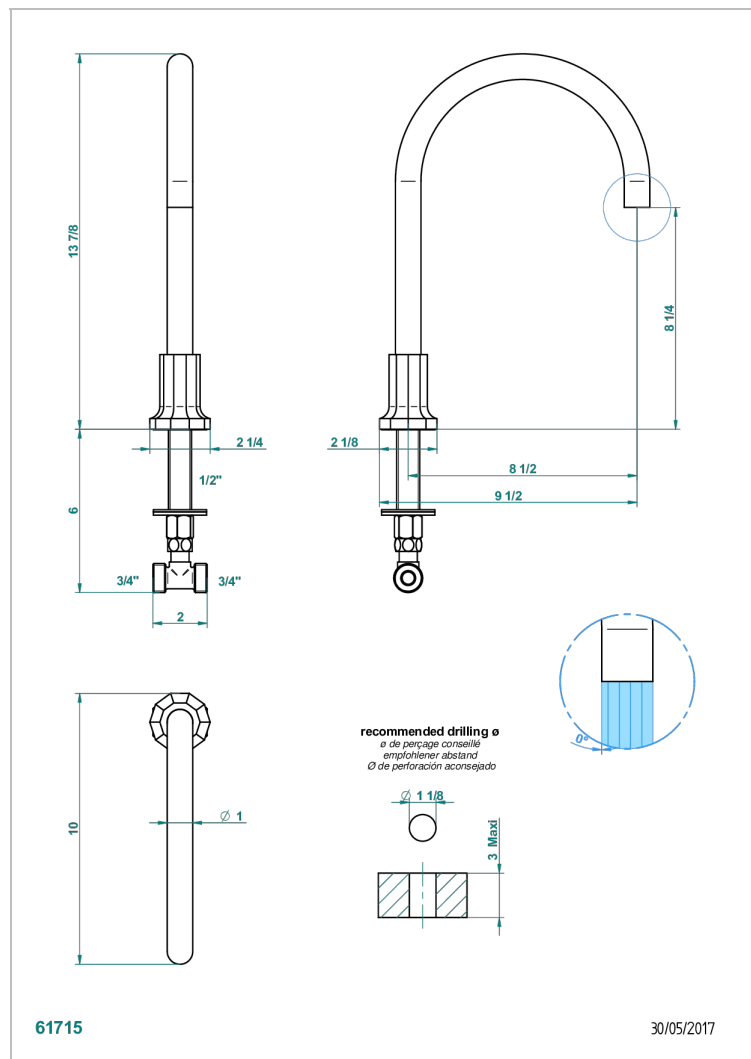

LES ONDES WITH LEVER HANDLES

G8B-29SG

Bathtub spout

CHARACTERISTIC

- Les Ondes with lever handles
- Bathtub spout

AVAILABLE FINITIONS

Blush PVD - H62
 Brass color PVD - H49
 Brown bronze color PVD - F33
 Chrome polished - A02
 Chrome polished / gold polished - G02
 Copper antique matt, coated - H07