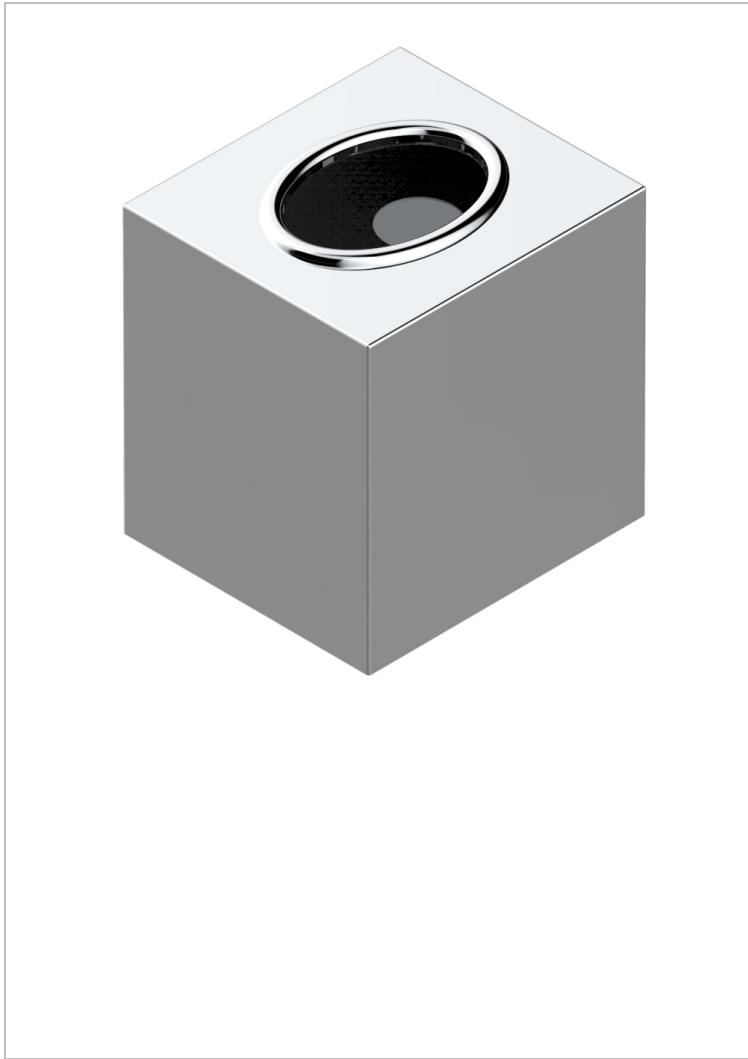

LES ONDES WITH LEVER HANDLES

G8B-2704

Tissue dispenser, cube style, freestanding 5" x 4"7/8 x 4"3/8

CHARACTERISTIC

- Les Ondes with lever handles
- Tissue dispenser, cube style, freestanding 5" x 4"7/8 x 4"3/8

AVAILABLE FINITIONS

Chrome polished - A02
Chrome polished / gold polished - G02
Gold mat - F07
Gold polished - F01
Gold satiney - F03
Matt chrome (American satin) - C02

Matt nickel (American satin) - C01
Nickel antique / Sovereign - H28
Nickel polished - B01
Silver polished, antique - H03
Soft gold - F30