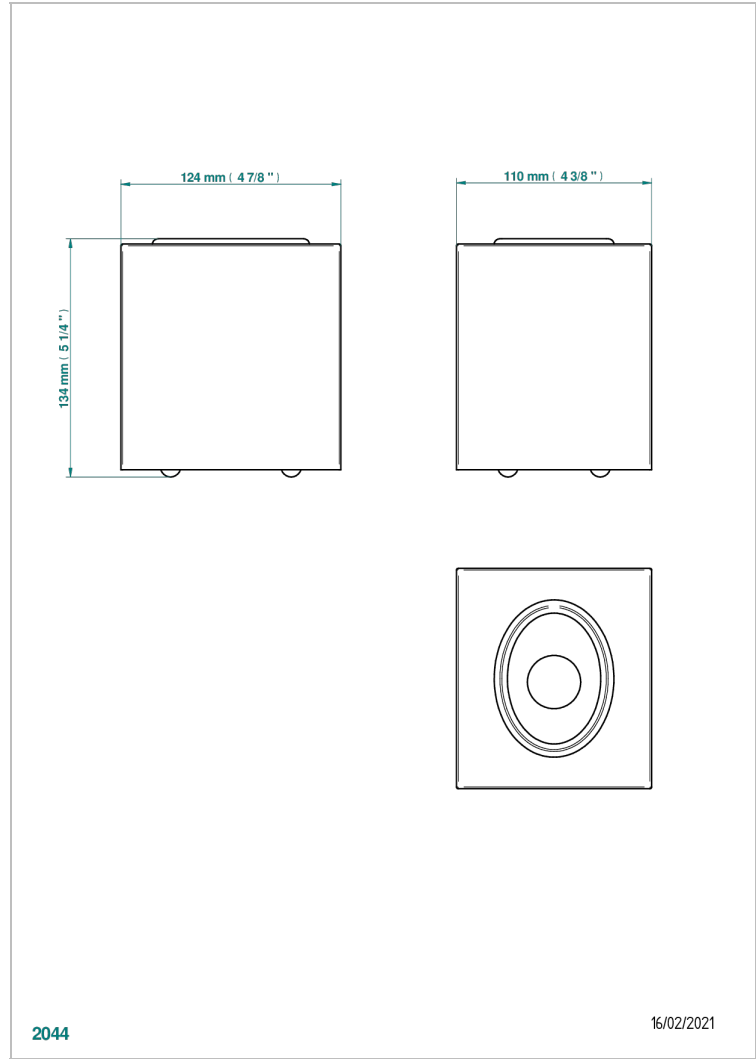

LES ONDES WITH LEVER HANDLES

G8B-2704

Tissue dispenser, cube style, freestanding 5" x 4"7/8 x 4"3/8

CHARACTERISTIC

- Les Ondes with lever handles
- Tissue dispenser, cube style, freestanding 5" x 4"7/8 x 4"3/8