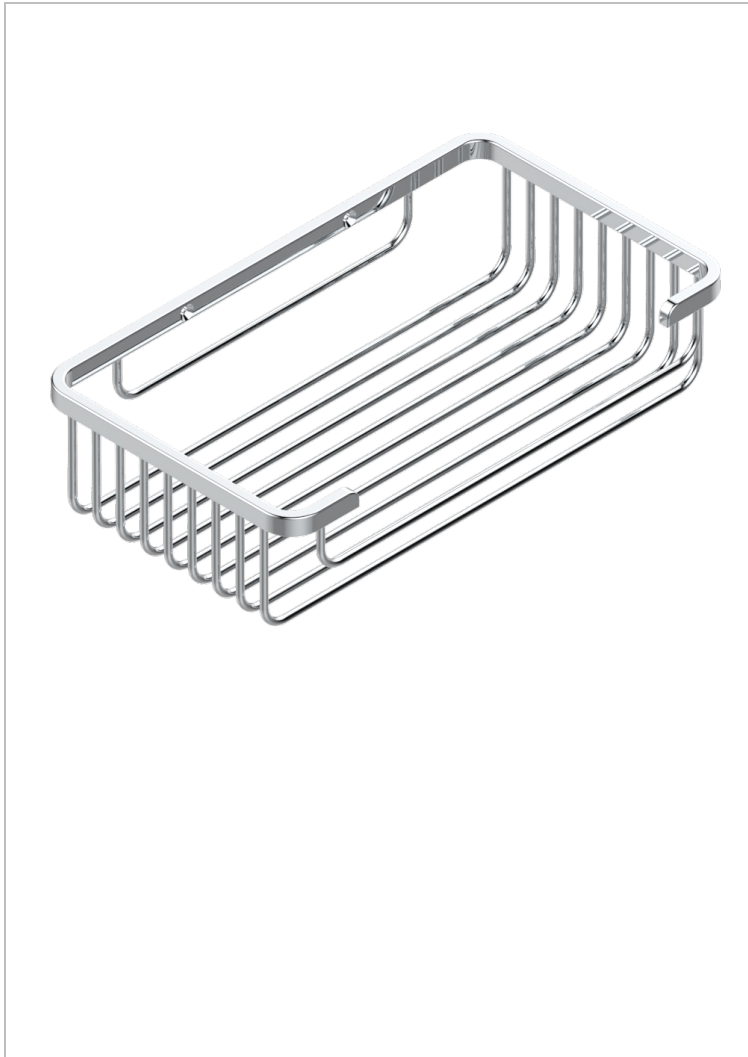

LES ONDES WITH LEVER HANDLES

G8B-2626

Soap basket, wall mounted

THG[®]
PARIS

CHARACTERISTIC

- Les Ondes with lever handles
- Soap basket, wall mounted

AVAILABLE FINITIONS

Blush PVD - H62
Brass color PVD - H49
Brown bronze color PVD - F33
Chrome polished - A02
Chrome polished / gold polished - G02
Copper antique matt, coated - H07

Gold color PVD - H52
Gold mat - F07
Gold polished - F01
Graphite PVD - H64
Light coated bronze - D01
Matt Umber PVD - H67

Matt blush PVD - H60
Matt brass color PVD - H50
Matt brown bronze color PVD - F34
Matt chrome (American satin) - C02
Matt gold color PVD - H53
Matt graphite PVD - H65