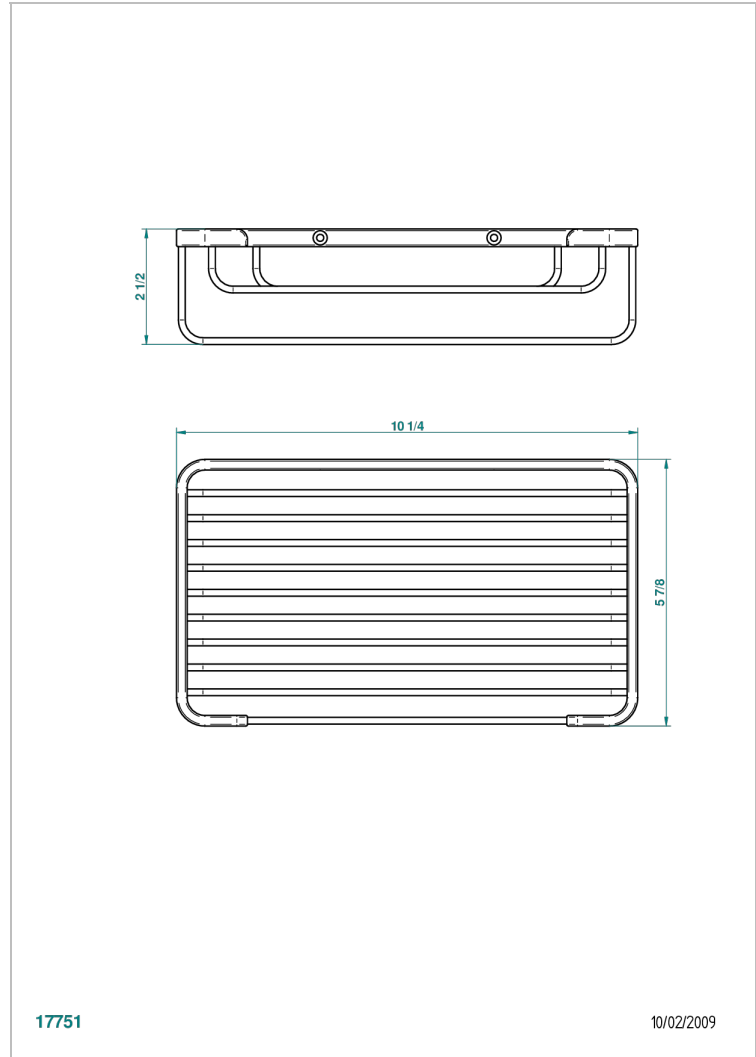

LES ONDES WITH LEVER HANDLES

G8B-2626

Soap basket, wall mounted

THG[®]
PARIS

CHARACTERISTIC

- Les Ondes with lever handles
- Soap basket, wall mounted

AVAILABLE FINITIONS

Blush PVD - H62
Brass color PVD - H49
Brown bronze color PVD - F33
Chrome polished - A02
Chrome polished / gold polished - G02
Copper antique matt, coated - H07