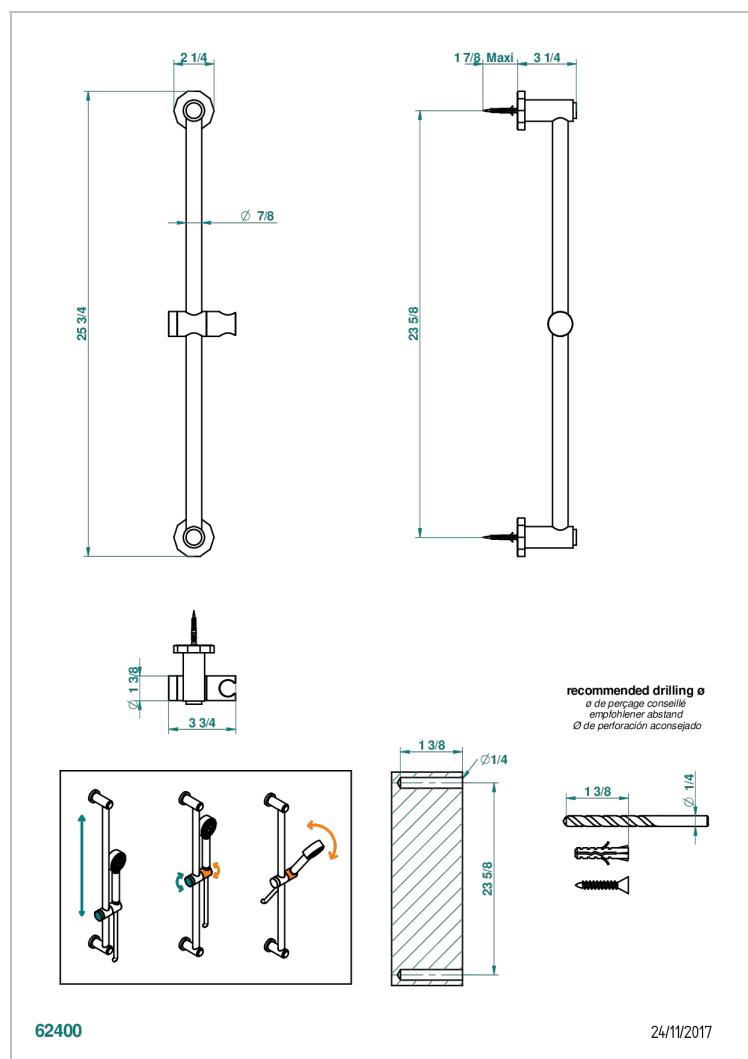

LES ONDES WITH LEVER HANDLES

G8B-258

60 cm SLIDE BAR AND HOOK

CHARACTERISTIC

- Les Ondes with lever handles
- 60 cm SLIDE BAR AND HOOK

AVAILABLE FINITIONS

Blush PVD - H62
 Brass color PVD - H49
 Brown bronze color PVD - F33
 Chrome polished - A02
 Chrome polished / gold polished - G02
 Copper antique matt, coated - H07