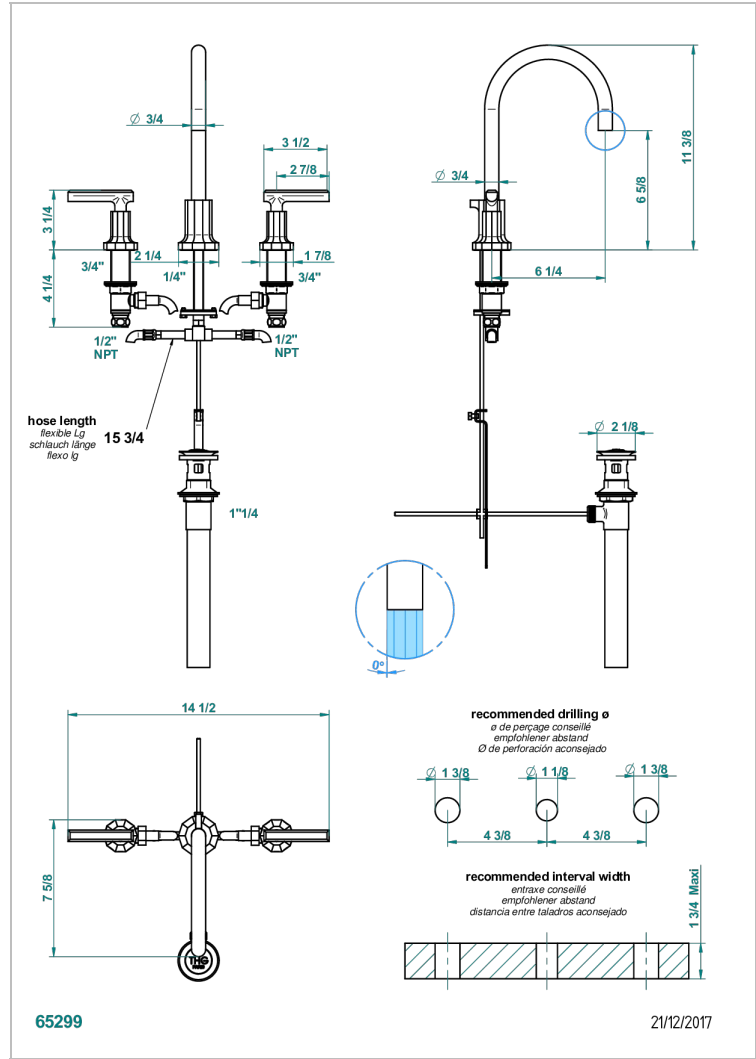

# LES ONDES WITH LEVER HANDLES

G8B-2151/US

Widespread bidet set with drain

THG  
PARIS