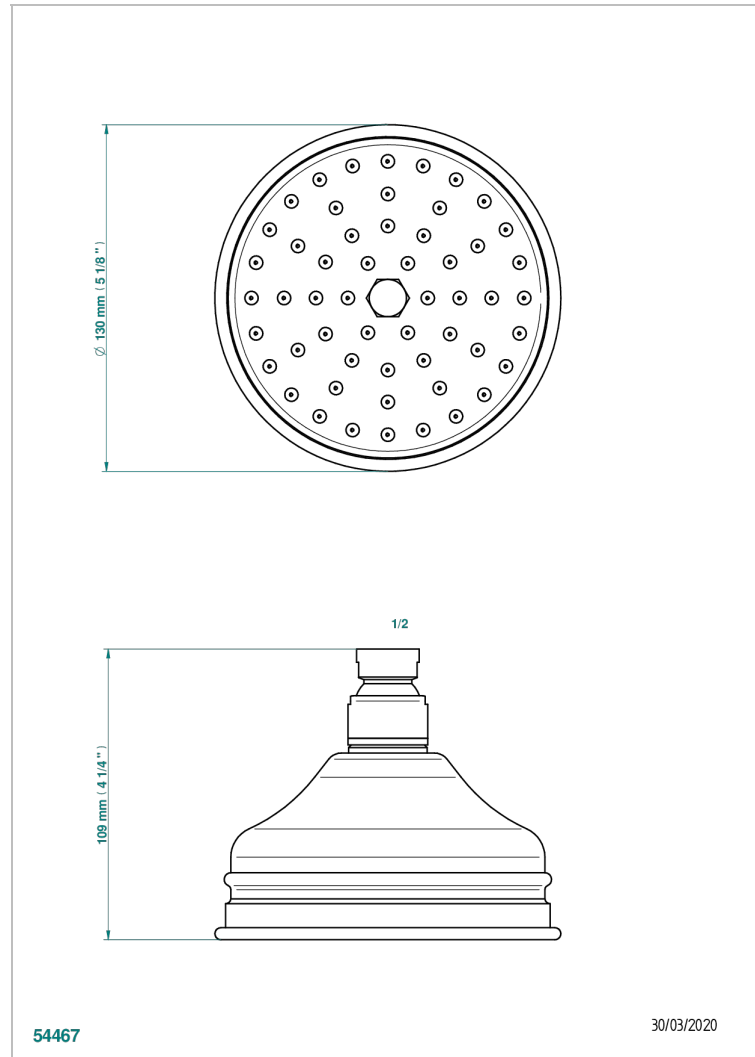

# LES ONDES WITH LEVER HANDLES

G8B-187/US

Shower head 5" 1/8 diameter with Easyclean system

THG<sup>®</sup>  
PARIS

## CHARACTERISTIC

- Showerhead equipped with a flow limiter
- Mounted on a ball joint
- Showerhead with silicone nozzles to facilitate the removal of limescale
- Installation of a water softener is highly recommended