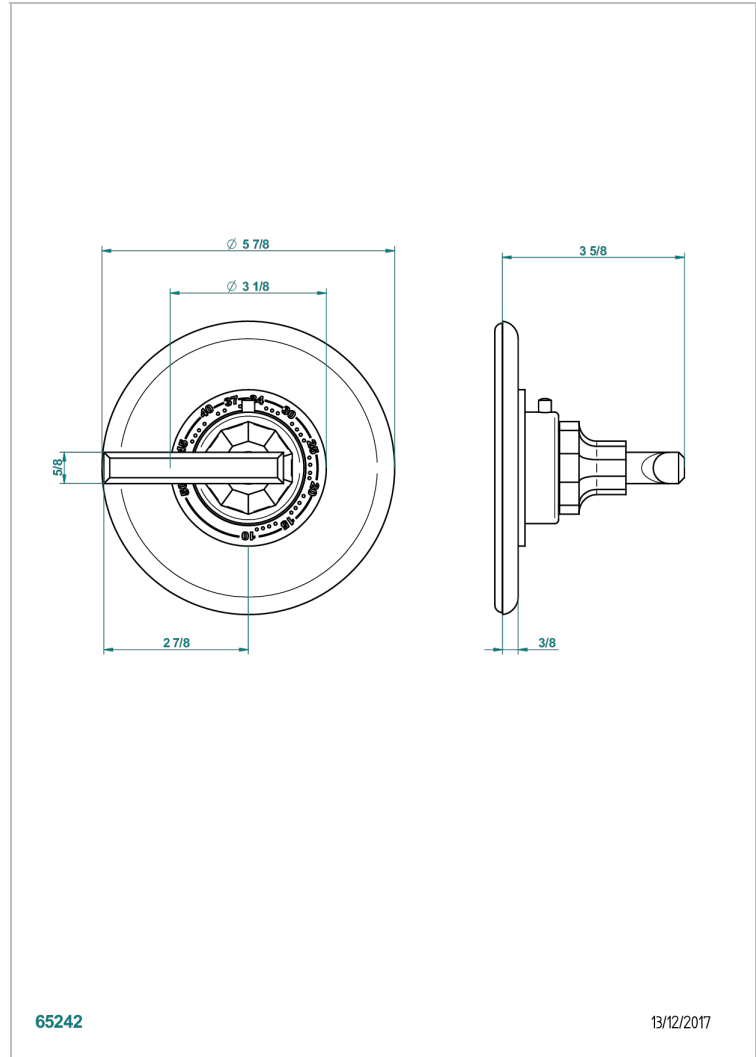

LES ONDES WITH LEVER HANDLES

G8B-15EN16EM

Trim plate and handle for eurotherm valve 8200/us & 8300/us

THG[®]
PARIS

CHARACTERISTIC

- Les Ondes with lever handles
- Trim plate and handle for eurotherm valve 8200/us & 8300/us