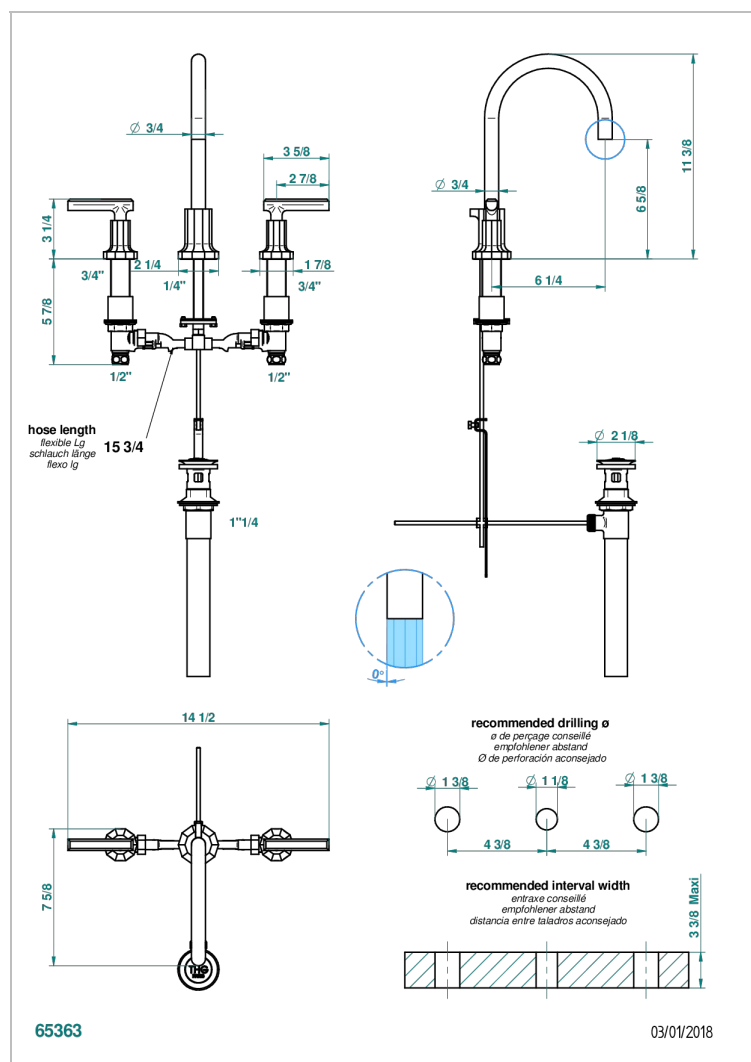

# LES ONDES WITH LEVER HANDLES

G8B-151M/US

Widespread lavatory set with drain for 1 1/4" + countertop

## CHARACTERISTIC

- Les Ondes with lever handles
- Widespread lavatory set with drain for 1 1/4" + countertop