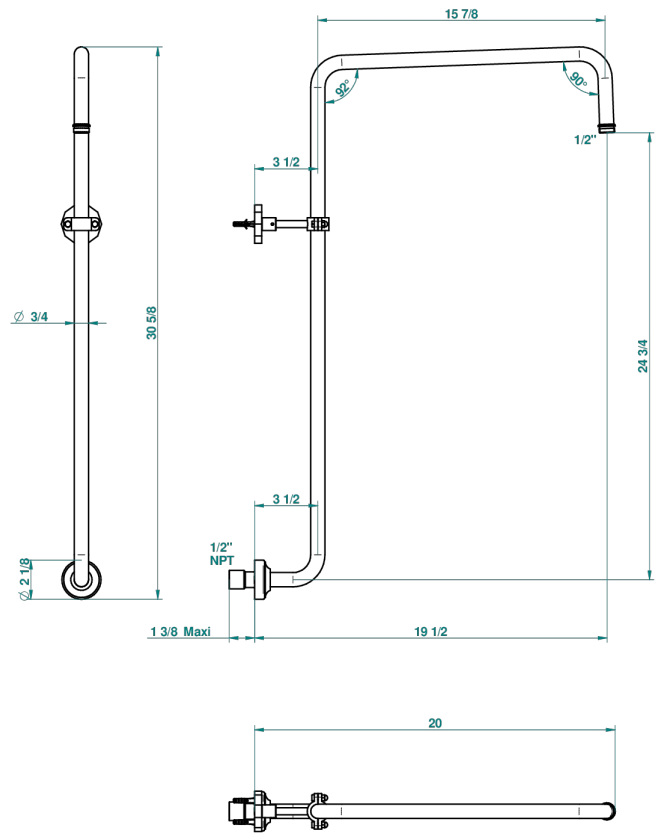

LES ONDES

G8A-83/US

Curved shower arm 1/2"

THG[®]
PARIS

67682

29/08/2018

CHARACTERISTIC

- Les Ondes
- Curved shower arm 1/2"