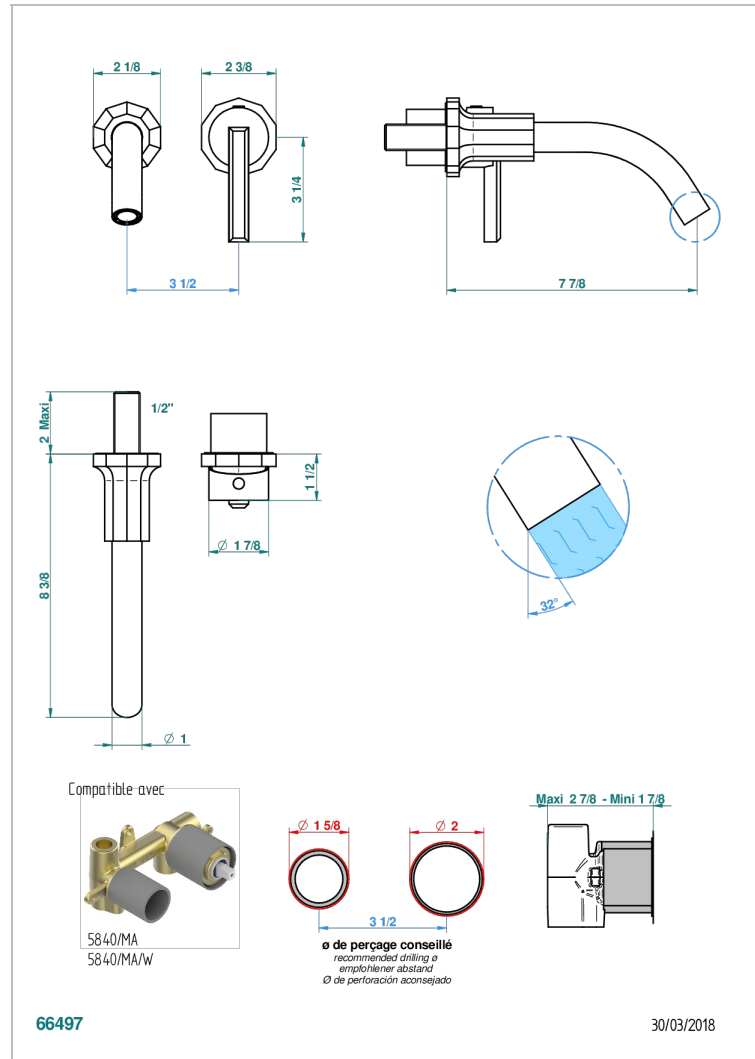

LES ONDES

G8A-6541B

THG
PARIS

Trim only for Built-in basin mixer with spout (two x 1/2" inlets and one 1/2" outlet), without waste

CHARACTERISTIC

- Les Ondes
- Trim only for Built-in basin mixer with spout (two x 1/2" inlets and one 1/2" outlet), without waste

RELATED SKU'S

- Ref. G00-5840/MAUS Rough parts for concealed wall-mounted mixer with 1/2" outlet

AVAILABLE FINITIONS

Blush PVD - H62
Brass color PVD - H49
Brown bronze color PVD - F33
Chrome polished - A02
Chrome polished / gold polished - G02
Copper antique matt, coated - H07