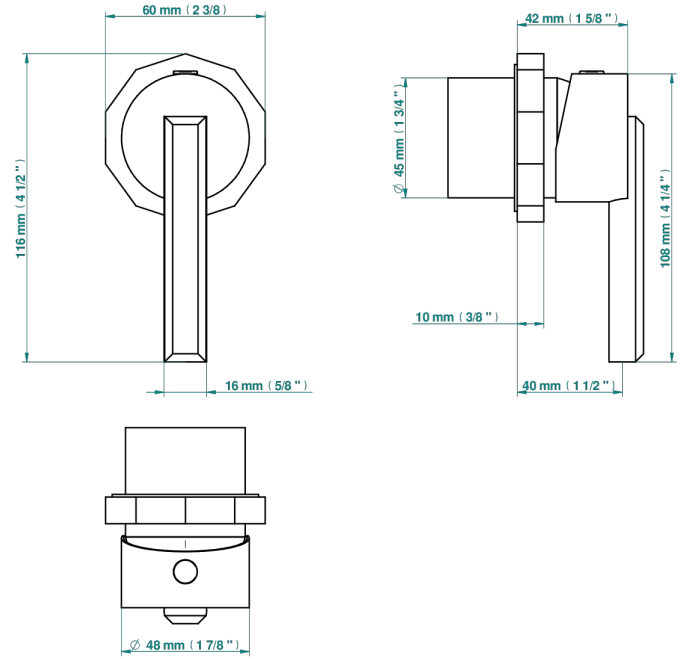

LES ONDES

G8A-6540RB

Trim only for wall mixer on rosette

Compatible with

6540A
6540A/W

6540A/US

Tube

55 mm (2 1/8") Maxi
25 mm (1") mini
69 mm (2 3/4") Maxi
39 mm (1 1/4") mini

70770

09/03/2021

CHARACTERISTIC

- Les Ondes
- Trim only for wall mixer on rosette

RELATED SKU'S

- Ref. G00-6540A/US Built-in part for wall mounted flush fit shower mixer 2 inlets 1/2" -1 outlet 1/2" -US model

AVAILABLE FINITIONS

Blush PVD - H62
Brass color PVD - H49
Brown bronze color PVD - F33
Chrome polished - A02
Chrome polished / gold polished - G02
Copper antique matt, coated - H07

Gold color PVD - H52
Gold mat - F07
Gold polished - F01
Graphite PVD - H64
Light coated bronze - D01
Matt Umber PVD - H67

Matt blush PVD - H60
Matt brass color PVD - H50
Matt brown bronze color PVD - F34
Matt chrome (American satin) - C02
Matt gold color PVD - H53
Matt graphite PVD - H65

Matt nickel (American satin) - C01
Matt nickel color PVD - H56
Nickel antique / Sovereign - H28
Nickel color PVD - H55
Nickel polished - B01
Silver polished, antique - H03

Soft gold - F30
Soft matt gold - F31
Umber PVD - H66