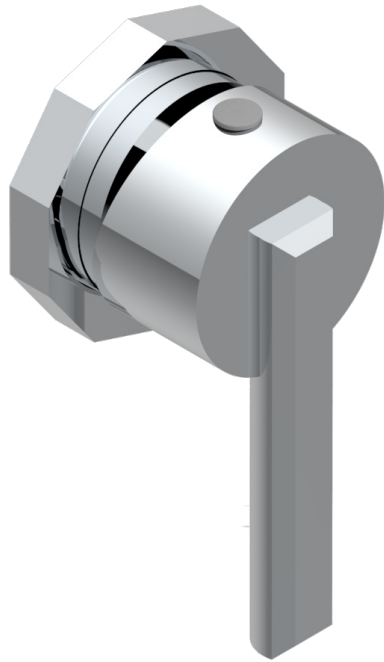

LES ONDES

G8A-6540RB

Trim only for wall mixer on rosette

Compatible with

6540A
6540A/W

6540A/US

Tube

55 mm (2 1/8") Maxi
25 mm (1") mini
69 mm (2 3/4") Maxi
39 mm (1 1/4") mini

70770

09/03/2021

CHARACTERISTIC

- Les Ondes
- Trim only for wall mixer on rosette

RELATED SKU'S

- Ref. G00-6540A/US Built-in part for wall mounted flush fit shower mixer 2 inlets 1/2" -1 outlet 1/2" -US model

AVAILABLE FINITIONS

Blush PVD - H62
Brass color PVD - H49
Brown bronze color PVD - F33
Chrome polished - A02
Chrome polished / gold polished - G02
Copper antique matt, coated - H07

Gold color PVD - H52
Gold mat - F07
Gold polished - F01
Graphite PVD - H64
Light coated bronze - D01
Matt Umber PVD - H67

Matt blush PVD - H60
Matt brass color PVD - H50
Matt brown bronze color PVD - F34
Matt chrome (American satin) - C02
Matt gold color PVD - H53
Matt graphite PVD - H65

Matt nickel (American satin) - C01
Matt nickel color PVD - H56
Nickel antique / Sovereign - H28
Nickel color PVD - H55
Nickel polished - B01
Silver polished, antique - H03

Soft gold - F30
Soft matt gold - F31
Umber PVD - H66