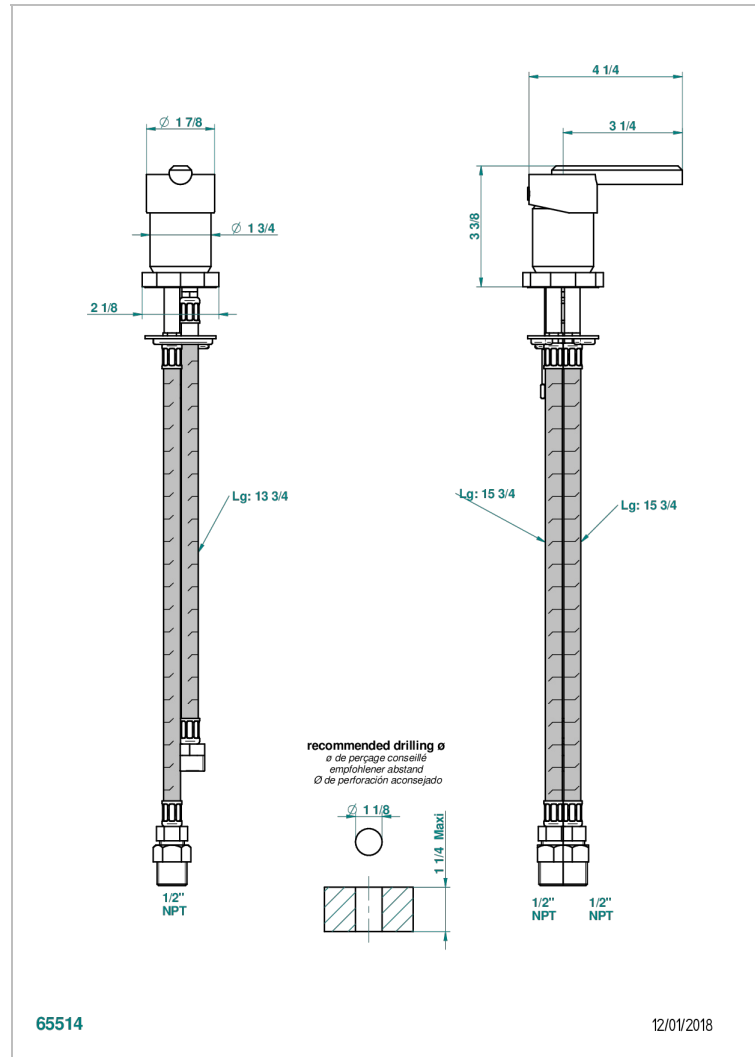

LES ONDES

G8A-6523/US

Rim bath mixer with cartridge 35mm

CHARACTERISTIC

- Les Ondes
- Rim bath mixer with cartridge 35mm

AVAILABLE FINITIONS

Blush PVD - H62
Brass color PVD - H49
Brown bronze color PVD - F33
Chrome polished - A02
Chrome polished / gold polished - G02
Copper antique matt, coated - H07