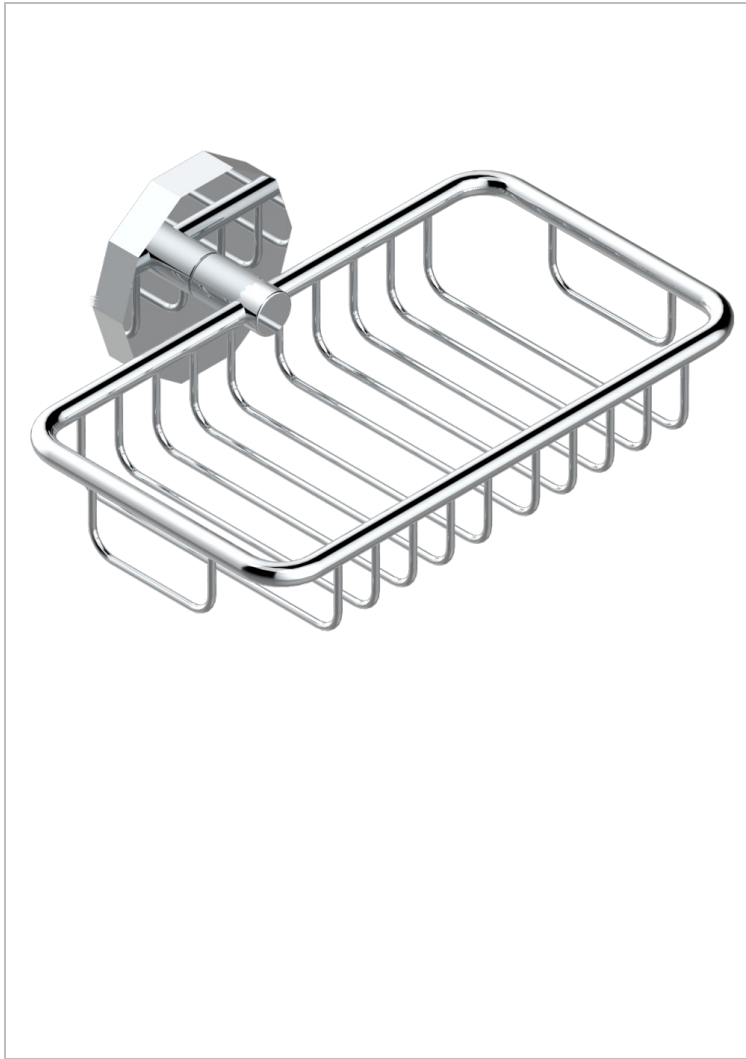

LES ONDES

G8A-620

Soap basket, wall mounted 6"1/4 x 3"5/8

THG
PARIS

CHARACTERISTIC

- Les Ondes
- Soap basket, wall mounted 6"1/4 x 3"5/8

AVAILABLE FINITIONS

Blush PVD - H62
Brass color PVD - H49
Brown bronze color PVD - F33
Chrome polished - A02
Chrome polished / gold polished - G02
Copper antique matt, coated - H07

Gold color PVD - H52
Gold mat - F07
Gold polished - F01
Graphite PVD - H64
Light coated bronze - D01
Matt Umber PVD - H67

Matt blush PVD - H60
Matt brass color PVD - H50
Matt brown bronze color PVD - F34
Matt chrome (American satin) - C02
Matt gold color PVD - H53
Matt graphite PVD - H65

Matt nickel (American satin) - C01
Matt nickel color PVD - H56
Nickel antique / Sovereign - H28
Nickel color PVD - H55
Nickel polished - B01
Silver polished, antique - H03

Soft gold - F30
Soft matt gold - F31
Umber PVD - H66