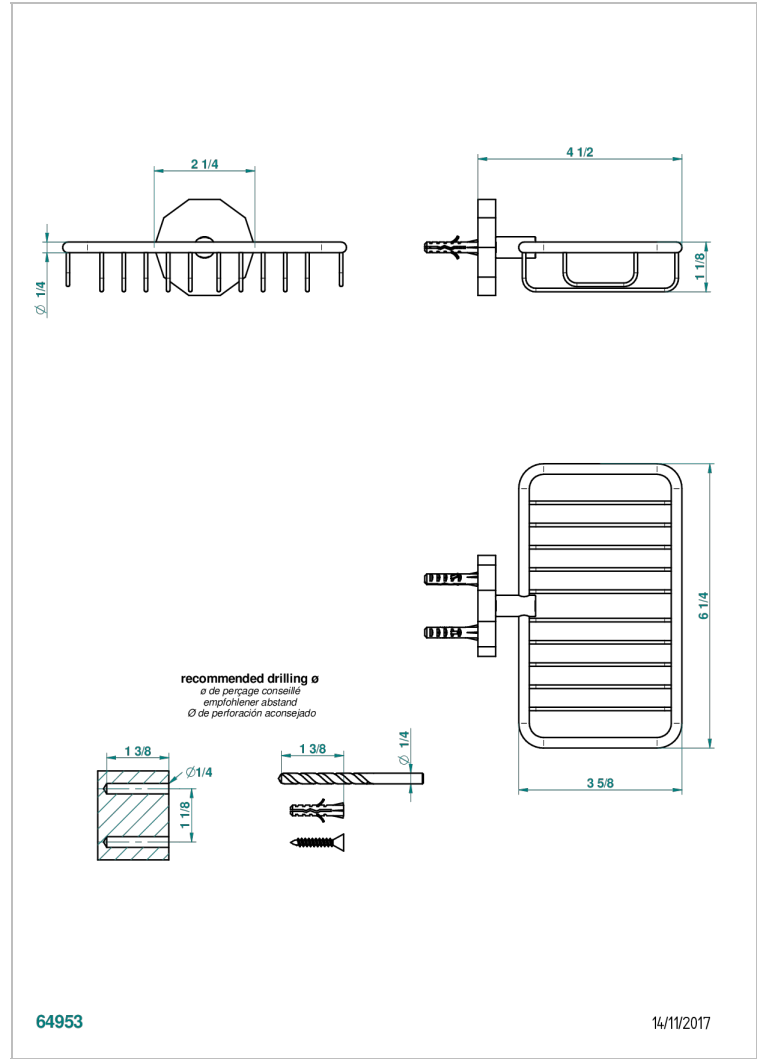

LES ONDES

G8A-620

Soap basket, wall mounted 6"1/4 x 3"5/8

THG
PARIS

CHARACTERISTIC

- Les Ondes
- Soap basket, wall mounted 6"1/4 x 3"5/8

AVAILABLE FINITIONS

Blush PVD - H62
Brass color PVD - H49
Brown bronze color PVD - F33
Chrome polished - A02
Chrome polished / gold polished - G02
Copper antique matt, coated - H07