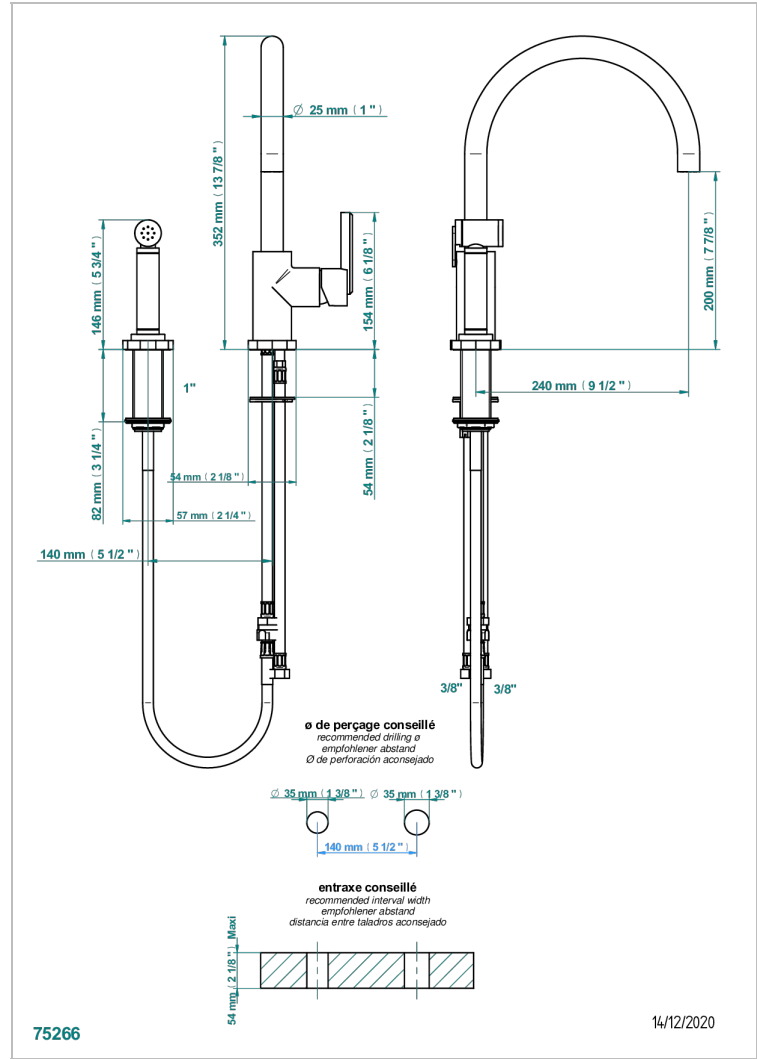

LES ONDES

G8A-6181N/D

Single lever sink mixer with swivel spout and side spray

CHARACTERISTIC

- Les Ondes
- Single lever sink mixer with swivel spout and side spray

AVAILABLE FINITIONS

Blush PVD - H62
Brass color PVD - H49
Brown bronze color PVD - F33
Chrome polished - A02
Chrome polished / gold polished - G02
Copper antique matt, coated - H07

Gold color PVD - H52
Gold mat - F07
Gold polished - F01
Graphite PVD - H64
Light coated bronze - D01
Matt Umber PVD - H67

Matt blush PVD - H60
Matt brass color PVD - H50
Matt brown bronze color PVD - F34
Matt chrome (American satin) - C02
Matt gold color PVD - H53
Matt graphite PVD - H65

Matt nickel (American satin) - C01
Matt nickel color PVD - H56
Nickel antique / Sovereign - H28
Nickel color PVD - H55
Nickel polished - B01
Silver polished, antique - H03

Soft gold - F30
Soft matt gold - F31
Umber PVD - H66