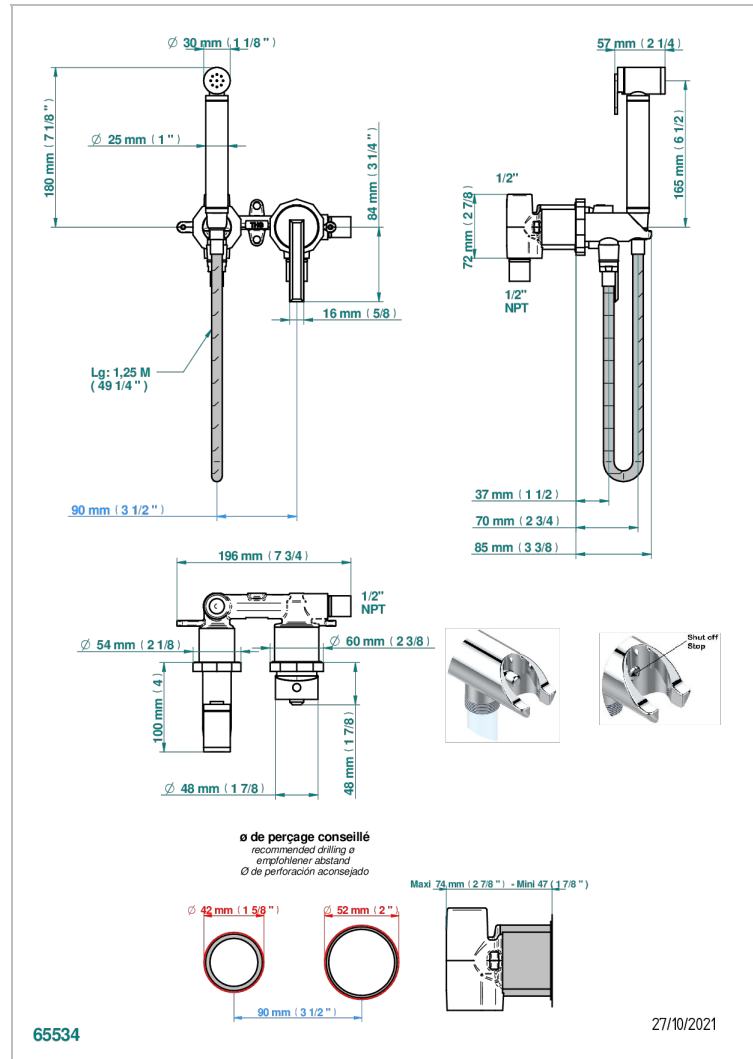

LES ONDES

G8A-5840/MGUS

THG
PARIS

Wc douche set including: trigger spray, wall mounted single lever mixer, reinforced hose (1.25m), wall outlet with integrated elbow with safety stopper

CHARACTERISTIC

- Les Ondes
- Wc douche set including: trigger spray, wall mounted single lever mixer, reinforced hose (1.25m), wall outlet with integrated elbow with safety stopper