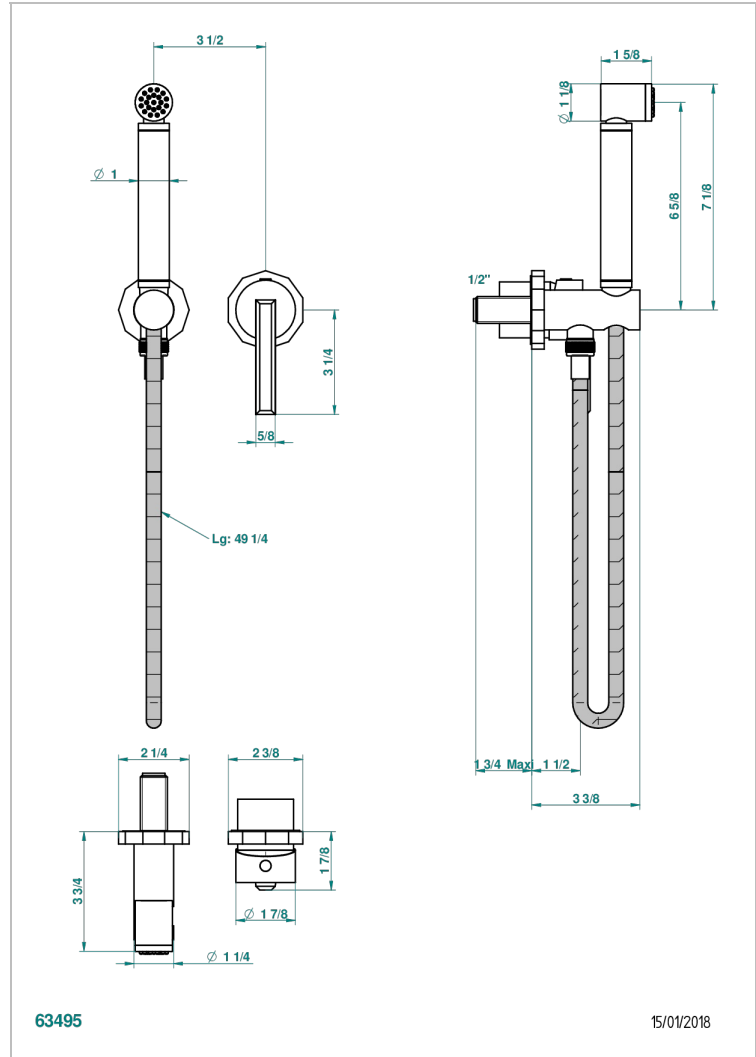

LES ONDES

G8A-5840/MB

Trim only for WC douche including:spray without trigger, wall mounted single lever mixer, reinforced hose (1.25m), wall outlet with integrated elbow with safety stopper

CHARACTERISTIC

- Les Ondes
- Trim only for WC douche including:spray without trigger, wall mounted single lever mixer, reinforced hose (1.25m), wall outlet with integrated elbow with safety stopper

AVAILABLE FINITIONS