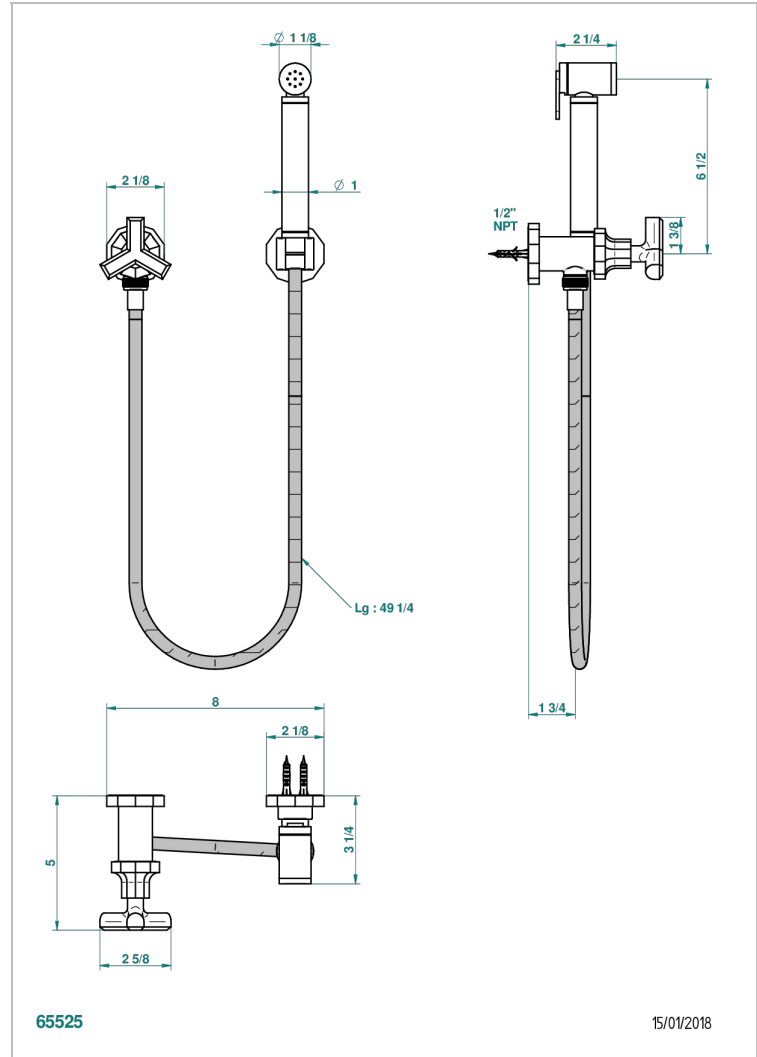

LES ONDES

G8A-5840/8US

Handheld spray bidet with hose, elbow and hook

CHARACTERISTIC

- Les Ondes
- Handheld spray bidet with hose, elbow and hook

AVAILABLE FINITIONS

- Chrome polished - A02
- Chrome polished / gold polished - G02
- Gold polished - F01
- Nickel polished - B01