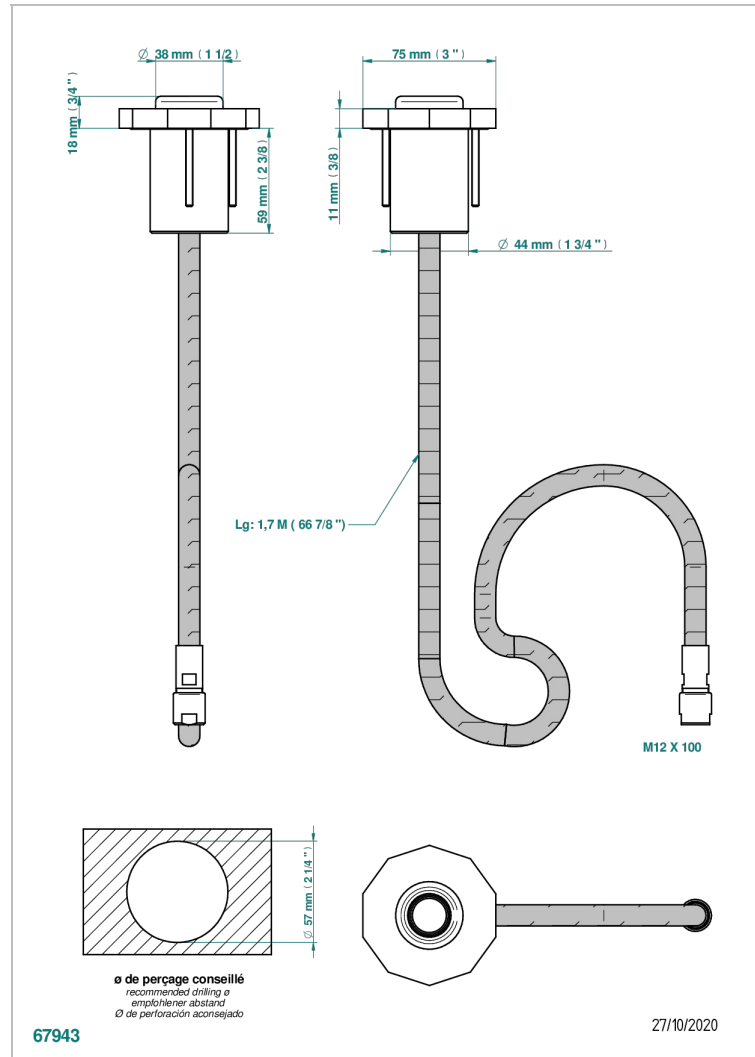

# LES ONDES

G8A-5598E/B

Trim for recessed and retractable tank for 5598E/A

## CHARACTERISTIC

- Les Ondes
- Trim for recessed and retractable tank for 5598E/A

## RELATED SKU'S

- Ref. G00-5598E/A Recessed and retractable hose with tank, without trim