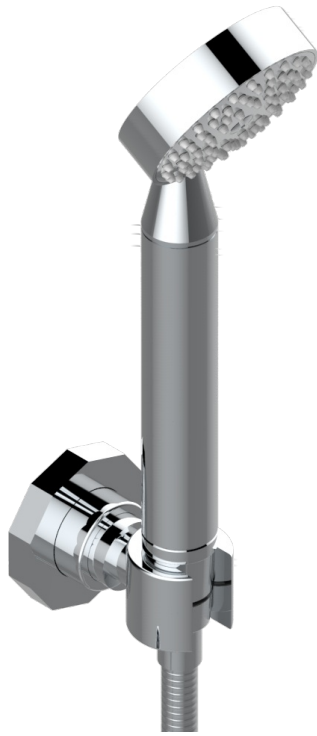

LES ONDES

G8A-52A

Wall mounted stylised handshower, hose and fixed hook - no elbow

CHARACTERISTIC

- Les Ondes
- Wall mounted stylised handshower, hose and fixed hook - no elbow

AVAILABLE FINITIONS

Blush PVD - H62
Brass color PVD - H49
Brown bronze color PVD - F33
Chrome polished - A02
Chrome polished / gold polished - G02
Copper antique matt, coated - H07

Gold color PVD - H52
Gold mat - F07
Gold polished - F01
Graphite PVD - H64
Light coated bronze - D01
Matt Umber PVD - H67

Matt blush PVD - H60
Matt brass color PVD - H50
Matt brown bronze color PVD - F34
Matt chrome (American satin) - C02
Matt gold color PVD - H53
Matt graphite PVD - H65

Matt nickel (American satin) - C01
Matt nickel color PVD - H56
Nickel antique / Sovereign - H28
Nickel color PVD - H55
Nickel polished - B01
Silver polished, antique - H03

Soft gold - F30
Soft matt gold - F31
Umber PVD - H66