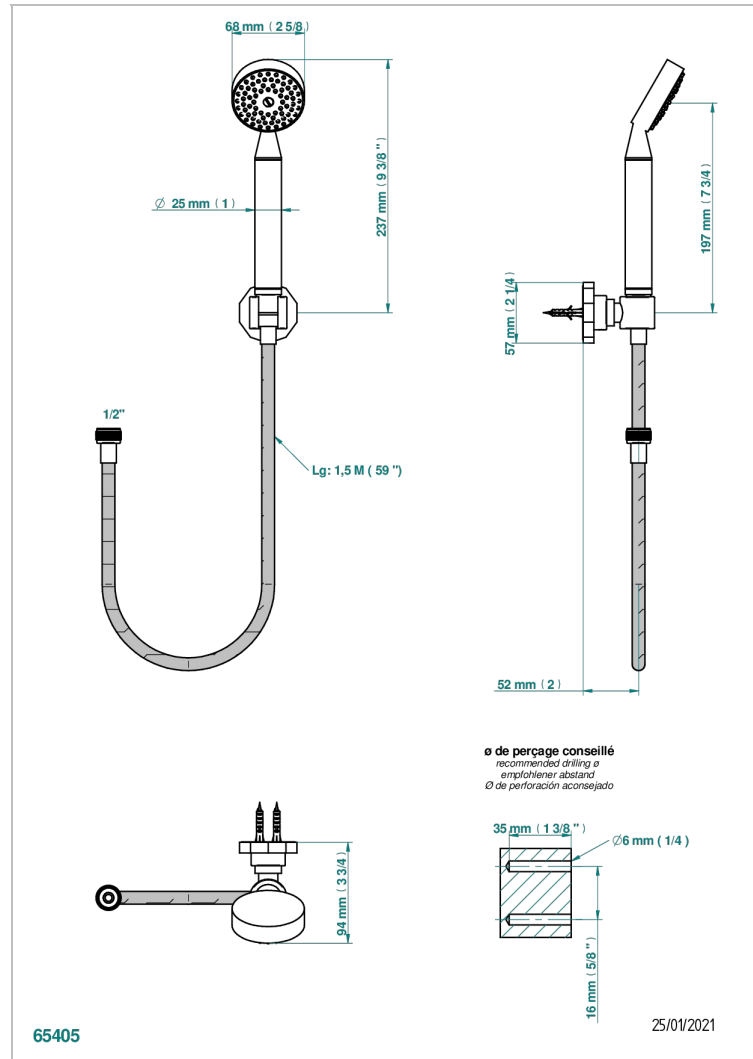

LES ONDES

G8A-52A

Wall mounted stylised handshower, hose and fixed hook - no elbow

CHARACTERISTIC

- Les Ondes
- Wall mounted stylised handshower, hose and fixed hook - no elbow

AVAILABLE FINITIONS

Blush PVD - H62
Brass color PVD - H49
Brown bronze color PVD - F33
Chrome polished - A02
Chrome polished / gold polished - G02
Copper antique matt, coated - H07

Gold color PVD - H52
Gold mat - F07
Gold polished - F01
Graphite PVD - H64
Light coated bronze - D01
Matt Umber PVD - H67

Matt blush PVD - H60
Matt brass color PVD - H50
Matt brown bronze color PVD - F34
Matt chrome (American satin) - C02
Matt gold color PVD - H53
Matt graphite PVD - H65

Matt nickel (American satin) - C01
Matt nickel color PVD - H56
Nickel antique / Sovereign - H28
Nickel color PVD - H55
Nickel polished - B01
Silver polished, antique - H03

Soft gold - F30
Soft matt gold - F31
Umber PVD - H66