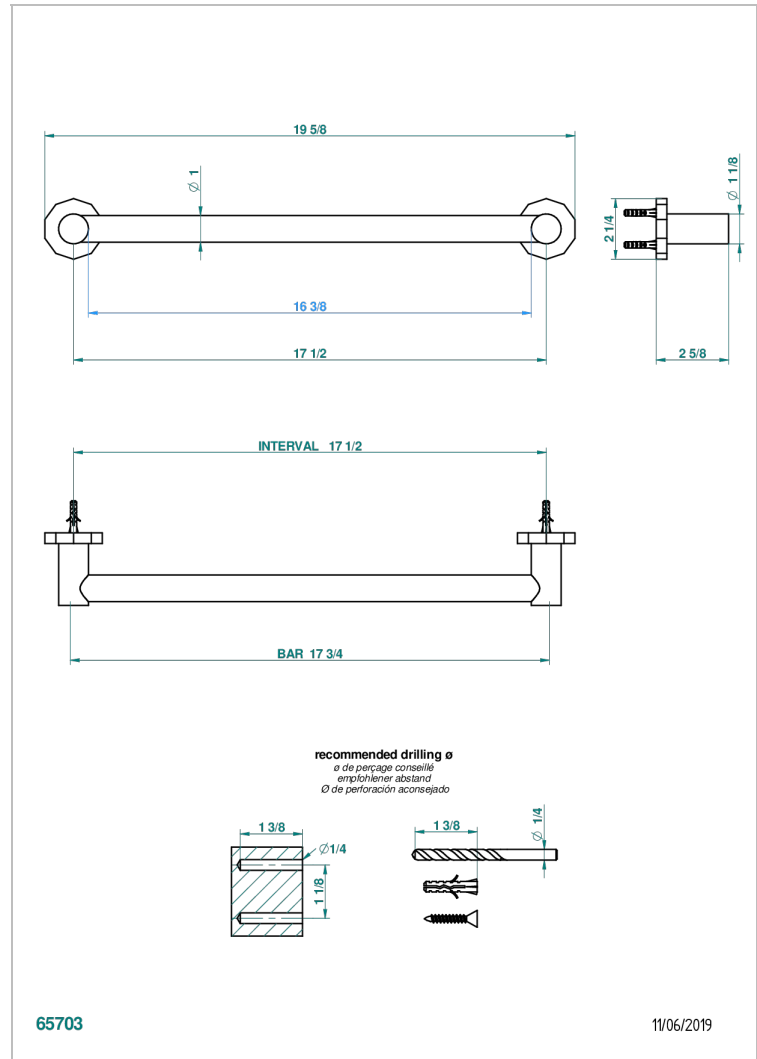

LES ONDES

G8A-526/45

Towel bar, 18" long

THG[®]
PARIS

CHARACTERISTIC

- Les Ondes
- Towel bar, 18" long

AVAILABLE FINITIONS

Blush PVD - H62
Brass color PVD - H49
Brown bronze color PVD - F33
Chrome polished - A02
Chrome polished / gold polished - G02
Copper antique matt, coated - H07