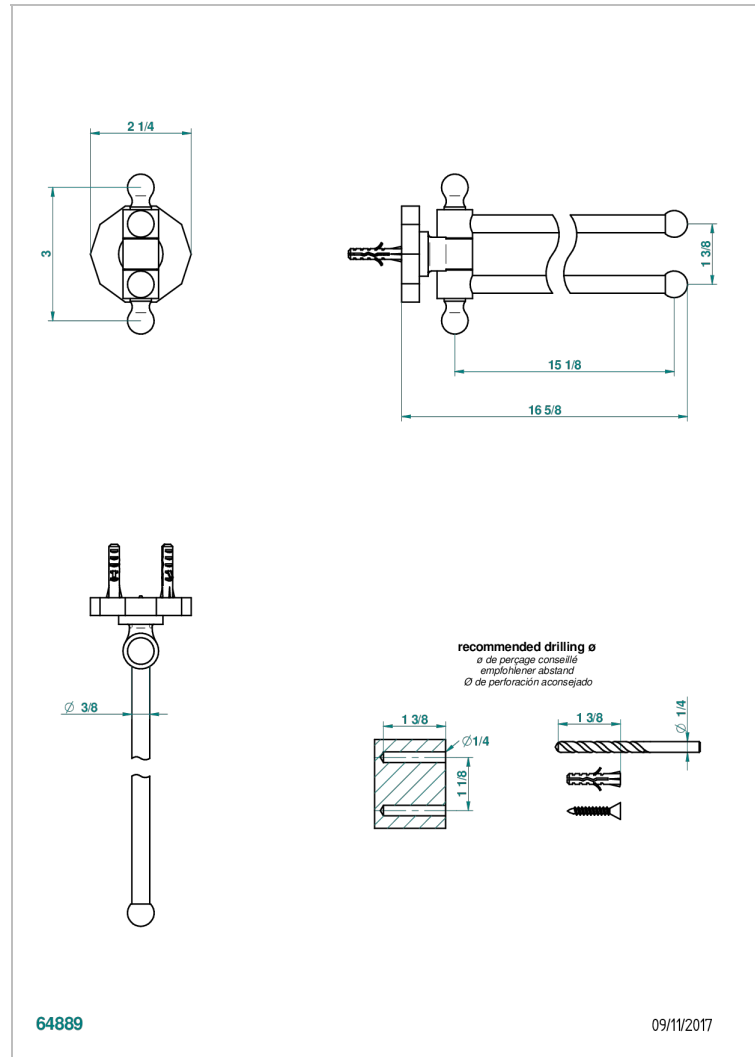

# LES ONDES

G8A-522

Towel bar 15 3/4" long, double swivel

## CHARACTERISTIC

- Les Ondes
- Towel bar 15 3/4" long, double swivel