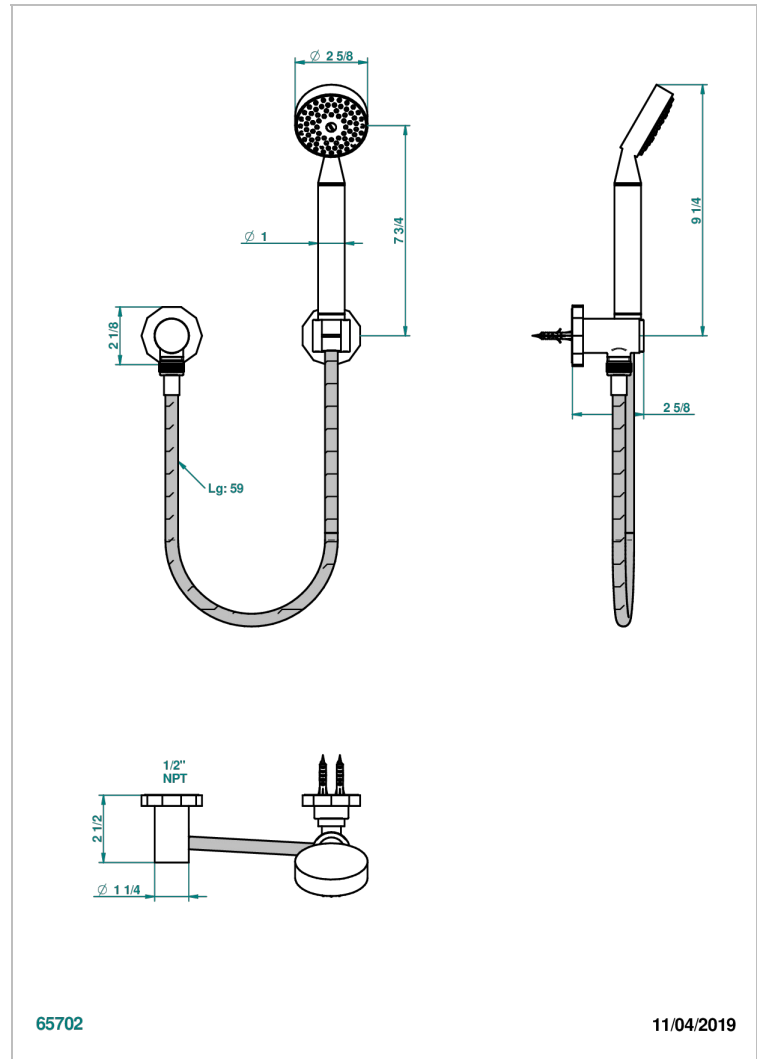

# LES ONDES

G8A-52/US

Wall mounted handshower with separate fixed hook

## CHARACTERISTIC

- Les Ondes
- Wall mounted handshower with separate fixed hook