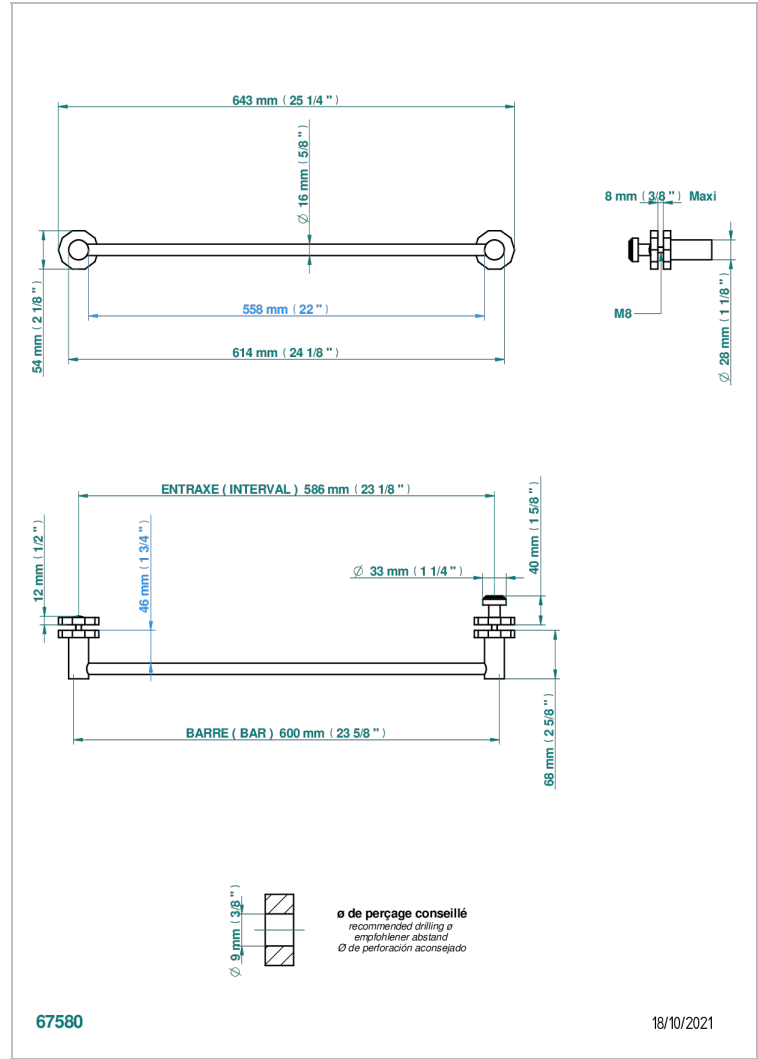

Towel rail with one rail for glass door with knob on side and escutcheon the other side

## CHARACTERISTIC

- Les Ondes
- Towel rail with one rail for glass door with knob on side and escutcheon the other side