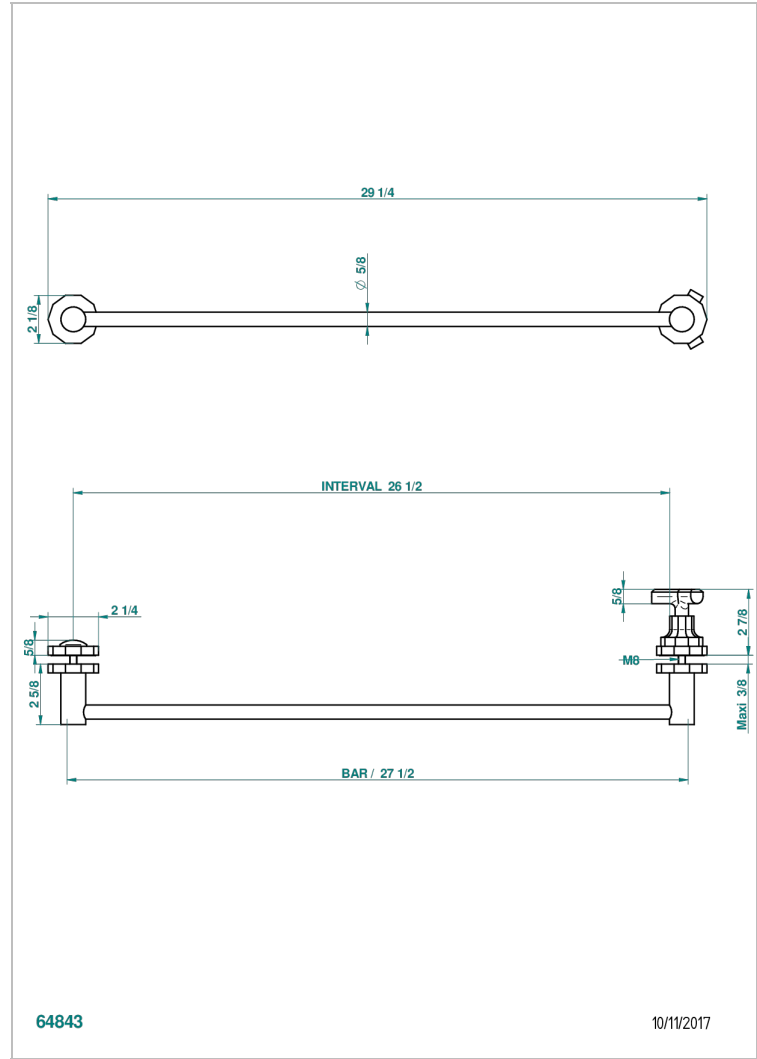

Towel rail with one rail lg 600 mm for glass door with knob on side and escutcheon the other side

64843

10/11/2017

## CHARACTERISTIC

- Les Ondes
- Towel rail with one rail lg 600 mm for glass door with knob on side and escutcheon the other side