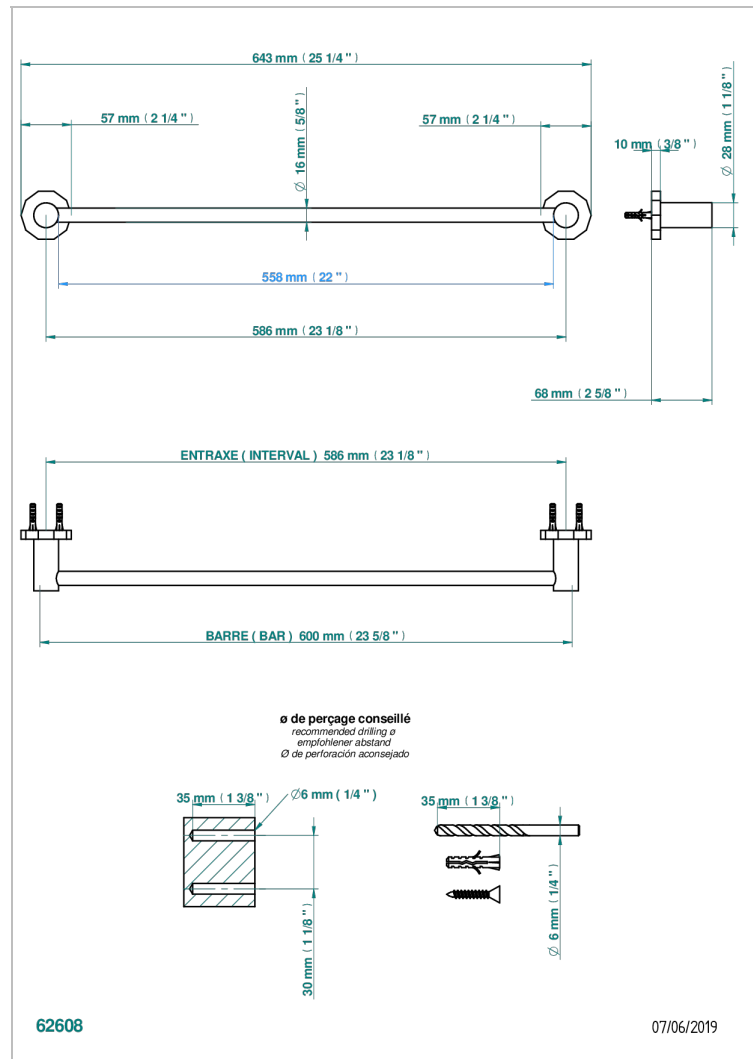

LES ONDES

G8A-514/60

Towel bar, 24" long

CHARACTERISTIC

- Les Ondes
- Towel bar, 24" long

AVAILABLE FINITIONS

Blush PVD - H62
Brass color PVD - H49
Brown bronze color PVD - F33
Chrome polished - A02
Chrome polished / gold polished - G02
Copper antique matt, coated - H07