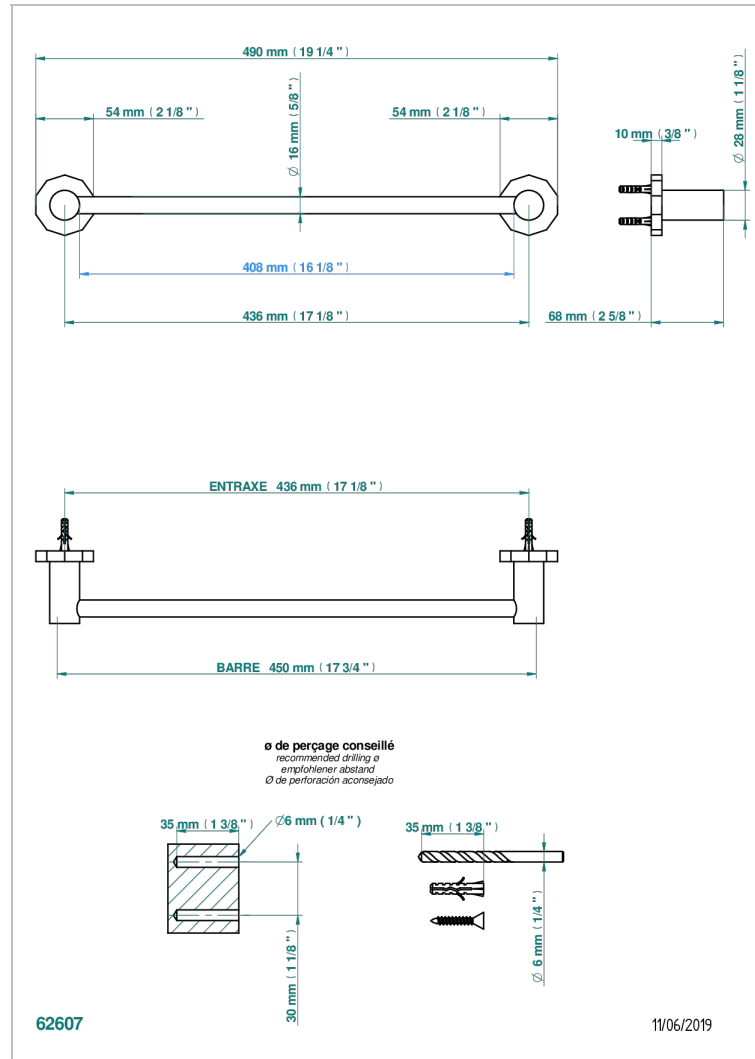

LES ONDES

G8A-514/45

Towel bar, 18" long

CHARACTERISTIC

- Les Ondes
- Towel bar, 18" long

AVAILABLE FINITIONS

Blush PVD - H62
Brass color PVD - H49
Brown bronze color PVD - F33
Chrome polished - A02
Chrome polished / gold polished - G02
Copper antique matt, coated - H07