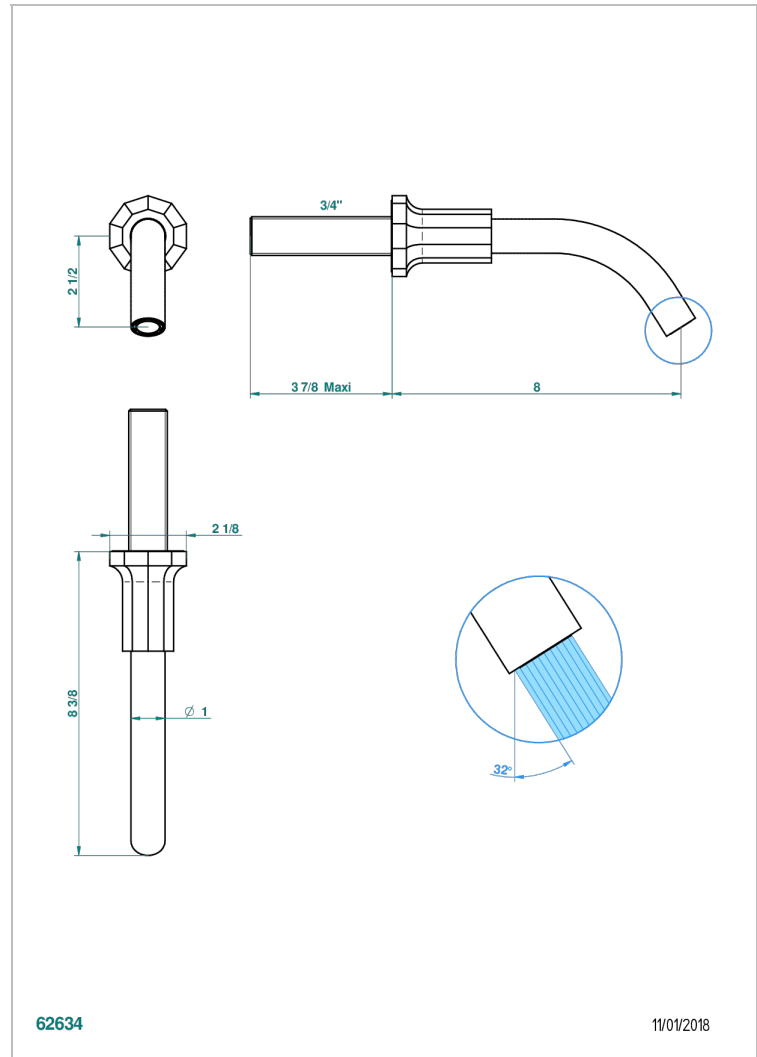

LES ONDES

G8A-42GB

Bath spout, wall mounted

CHARACTERISTIC

- Les Ondes
- Bath spout, wall mounted

AVAILABLE FINITIONS

Blush PVD - H62
Brass color PVD - H49
Brown bronze color PVD - F33
Chrome polished - A02
Chrome polished / gold polished - G02
Copper antique matt, coated - H07