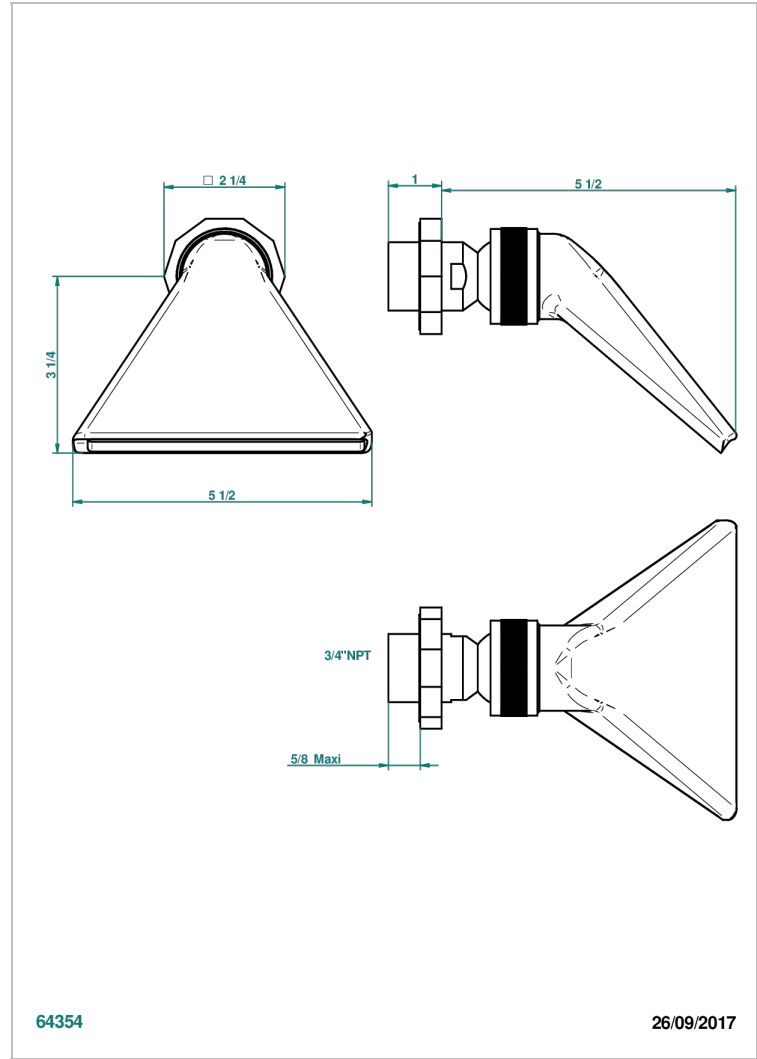

LES ONDES

G8A-3640/US

Shower head, cast deluge with 3/4" connection

THG[®]
PARIS

64354

26/09/2017

CHARACTERISTIC

- Les Ondes
- Shower head, cast deluge with 3/4" connection