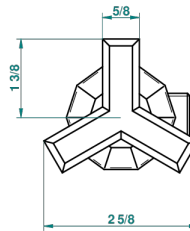

LES ONDES

G8A-35/US

1/2" deck valve with trim for lavatory

65138

29/11/2017

CHARACTERISTIC

- Les Ondes
- 1/2" deck valve with trim for lavatory

AVAILABLE FINITIONS

Blush PVD - H62
Brass color PVD - H49
Brown bronze color PVD - F33
Chrome polished - A02
Chrome polished / gold polished - G02
Copper antique matt, coated - H07

Gold color PVD - H52
Gold mat - F07
Gold polished - F01
Graphite PVD - H64
Light coated bronze - D01
Matt Umber PVD - H67

Matt blush PVD - H60
Matt brass color PVD - H50
Matt brown bronze color PVD - F34
Matt chrome (American satin) - C02
Matt gold color PVD - H53
Matt graphite PVD - H65

Matt nickel (American satin) - C01
Matt nickel color PVD - H56
Nickel antique / Sovereign - H28
Nickel color PVD - H55
Nickel polished - B01
Silver polished, antique - H03

Soft gold - F30
Soft matt gold - F31
Umber PVD - H66