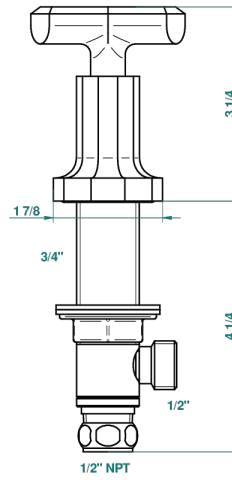

LES ONDES

G8A-35/US

1/2" deck valve with trim for lavatory

65138

29/11/2017

CHARACTERISTIC

- Les Ondes
- 1/2" deck valve with trim for lavatory

AVAILABLE FINITIONS

Blush PVD - H62
Brass color PVD - H49
Brown bronze color PVD - F33
Chrome polished - A02
Chrome polished / gold polished - G02
Copper antique matt, coated - H07

Gold color PVD - H52
Gold mat - F07
Gold polished - F01
Graphite PVD - H64
Light coated bronze - D01
Matt Umber PVD - H67

Matt blush PVD - H60
Matt brass color PVD - H50
Matt brown bronze color PVD - F34
Matt chrome (American satin) - C02
Matt gold color PVD - H53
Matt graphite PVD - H65

Matt nickel (American satin) - C01
Matt nickel color PVD - H56
Nickel antique / Sovereign - H28
Nickel color PVD - H55
Nickel polished - B01
Silver polished, antique - H03

Soft gold - F30
Soft matt gold - F31
Umber PVD - H66