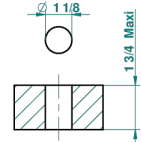

LES ONDES

G8A-35/US

1/2" deck valve with trim for lavatory

65138

29/11/2017

CHARACTERISTIC

- Les Ondes
- 1/2" deck valve with trim for lavatory

AVAILABLE FINITIONS

Blush PVD - H62
Brass color PVD - H49
Brown bronze color PVD - F33
Chrome polished - A02
Chrome polished / gold polished - G02
Copper antique matt, coated - H07

Gold color PVD - H52
Gold mat - F07
Gold polished - F01
Graphite PVD - H64
Light coated bronze - D01
Matt Umber PVD - H67

Matt blush PVD - H60
Matt brass color PVD - H50
Matt brown bronze color PVD - F34
Matt chrome (American satin) - C02
Matt gold color PVD - H53
Matt graphite PVD - H65

Matt nickel (American satin) - C01
Matt nickel color PVD - H56
Nickel antique / Sovereign - H28
Nickel color PVD - H55
Nickel polished - B01
Silver polished, antique - H03

Soft gold - F30
Soft matt gold - F31
Umber PVD - H66