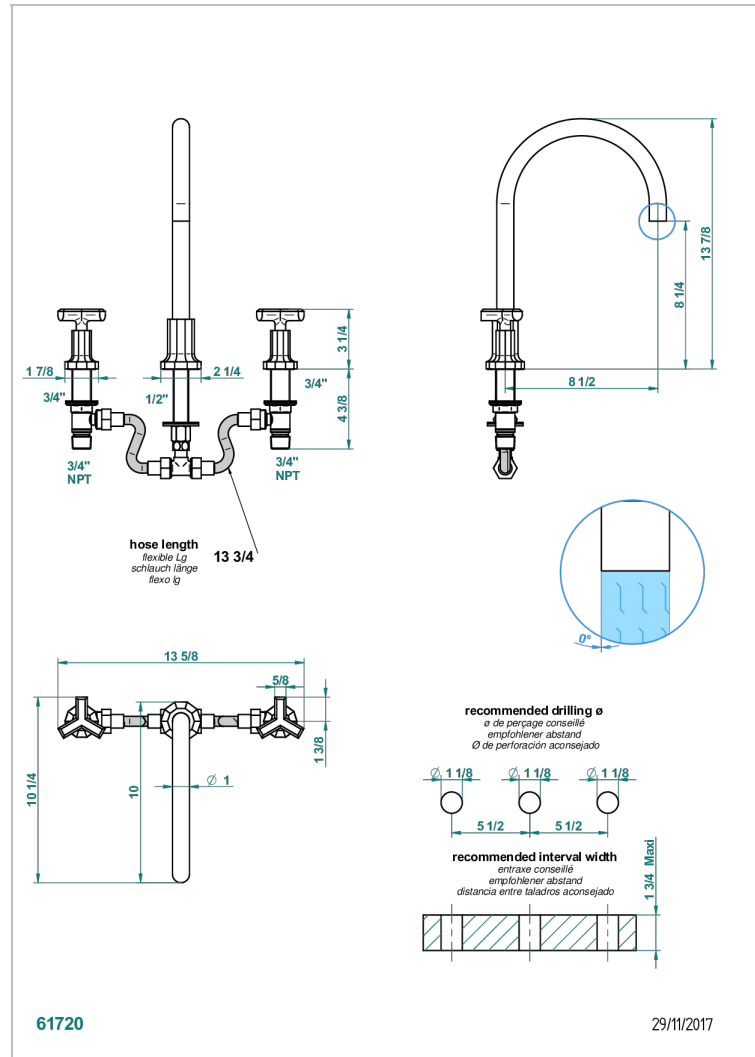

# LES ONDES

G8A-25SGUS

Roman tub set with 3/4" valves

## CHARACTERISTIC

- Les Ondes
- Roman tub set with 3/4" valves