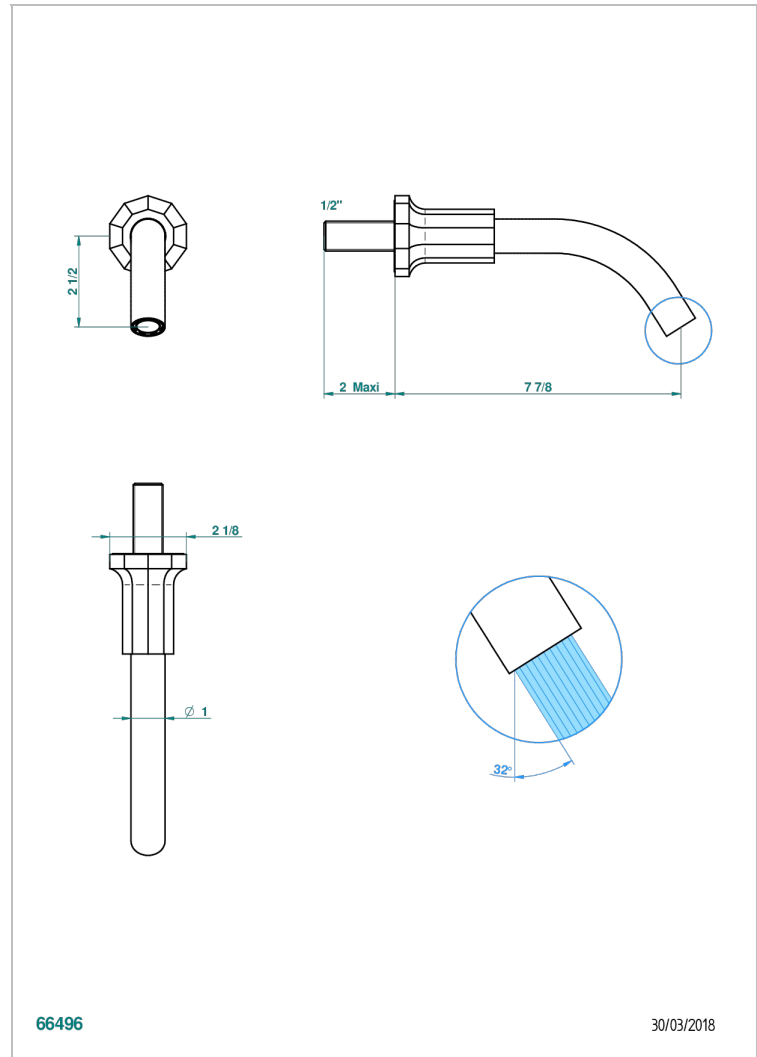

LES ONDES

G8A-22GAB

Wall mounted basin, goliath spout, 1/2" , without T junction

THG[®]
PARIS

CHARACTERISTIC

- Les Ondes
- Wall mounted basin, goliath spout, 1/2" , without T junction

AVAILABLE FINITIONS

Blush PVD - H62
Brass color PVD - H49
Brown bronze color PVD - F33
Chrome polished - A02
Chrome polished / gold polished - G02
Copper antique matt, coated - H07