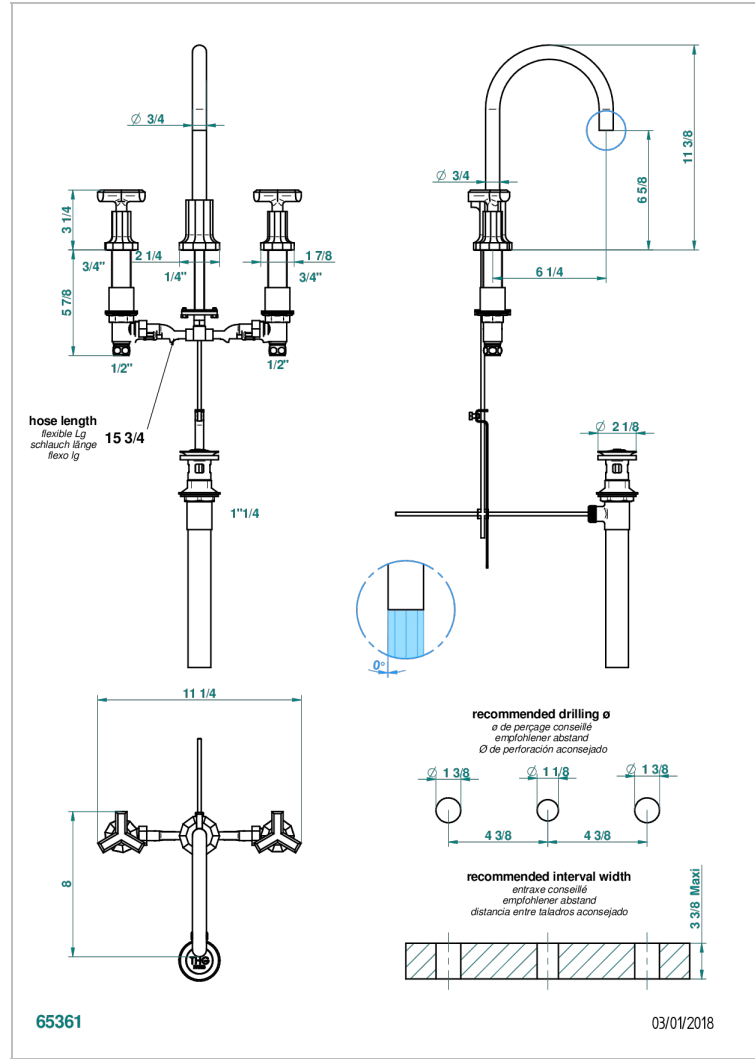

# LES ONDES

G8A-151M/US

Widespread lavatory set with drain for 1 1/4" + countertop

## CHARACTERISTIC

- Les Ondes
- Widespread lavatory set with drain for 1 1/4" + countertop