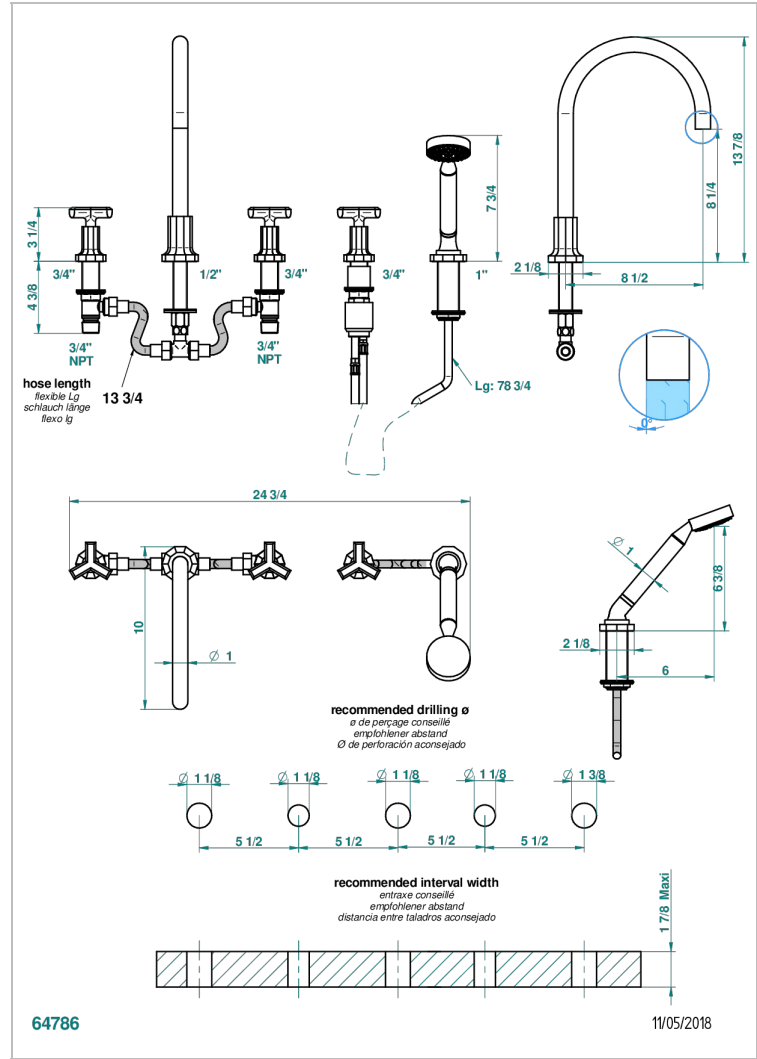

Roman tub set with 2 x 3/4" valves and rim mounted ceramic mixer with progressive cartridge and handshower

CHARACTERISTIC

- Les Ondes
- Roman tub set with 2 x 3/4" valves and rim mounted ceramic mixer with progressive cartridge and handshower

Matt blush PVD - H60
Matt brass color PVD - H50
Matt brown bronze color PVD - F34
Matt chrome (American satin) - C02
Matt gold color PVD - H53
Matt graphite PVD - H65

Matt nickel (American satin) - C01
Matt nickel color PVD - H56
Nickel antique / Sovereign - H28
Nickel color PVD - H55
Nickel polished - B01
Silver polished, antique - H03