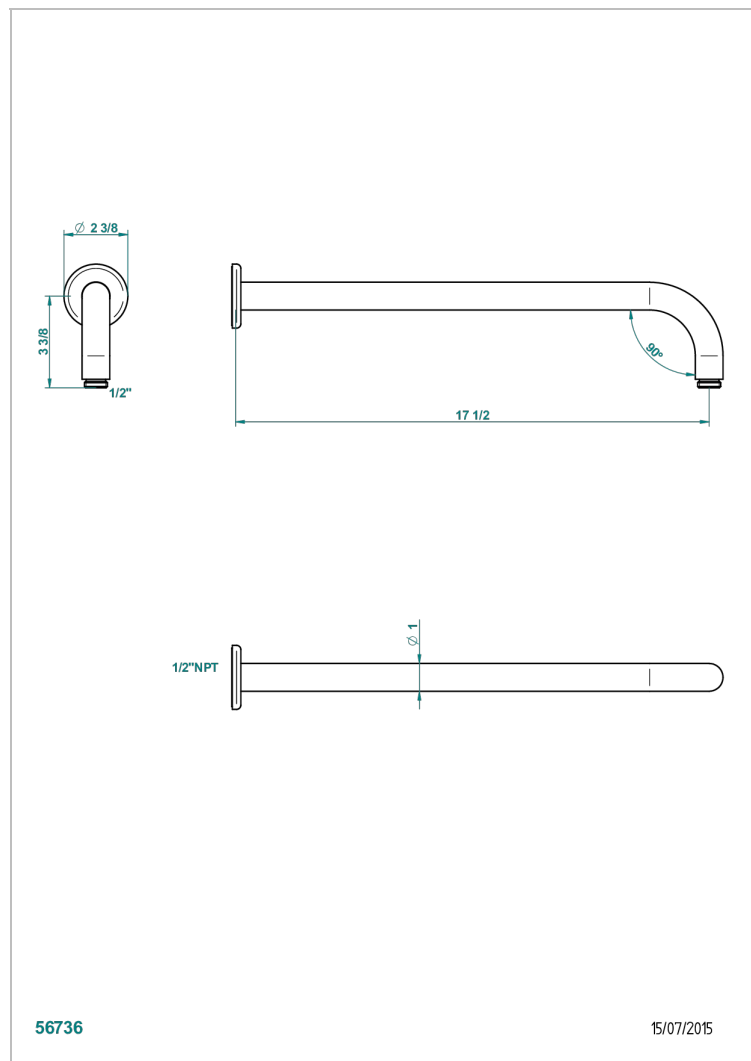

SAINT GERMAIN WITH LEVER HANDLES

G7D-84L/US

Horizontal shower arm, 90°, lg: 17"

CHARACTERISTIC

- Saint Germain with lever handles
- Horizontal shower arm, 90°, lg: 17"

AVAILABLE FINITIONS

Black nickel - D24