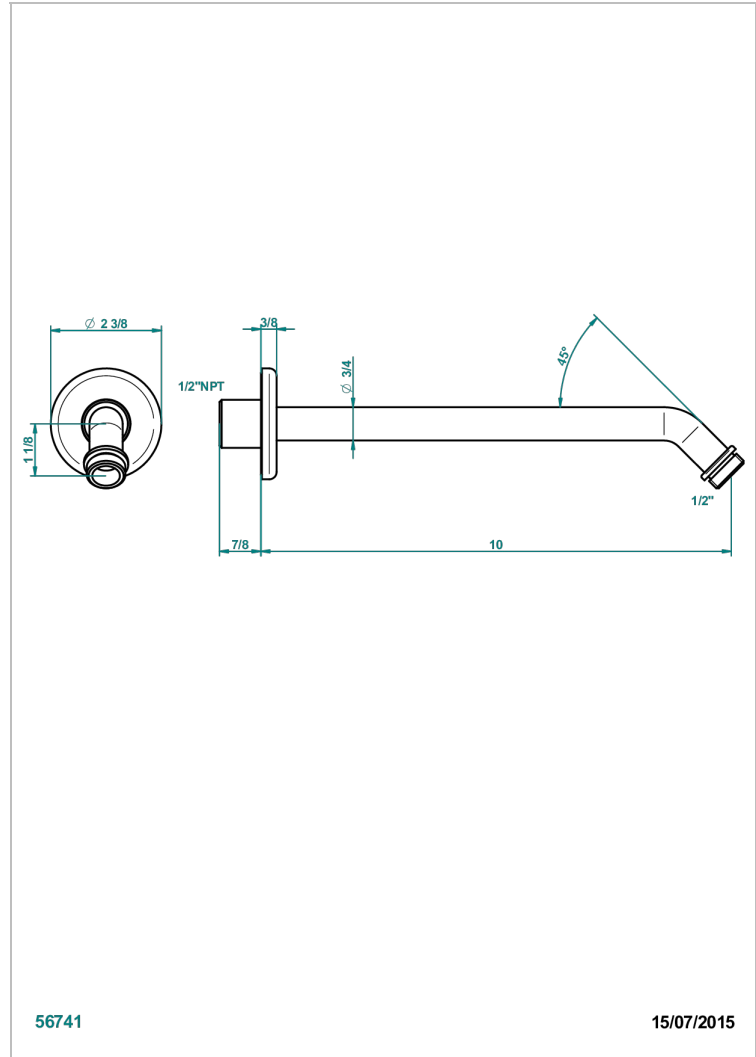

SAINT GERMAIN WITH LEVER HANDLES

G7D-84/US

Horizontal shower arm, 45°, lg: 10"

THG[®]
PARIS

56741

15/07/2015

CHARACTERISTIC

- Saint Germain with lever handles
- Horizontal shower arm, 45°, lg: 10"