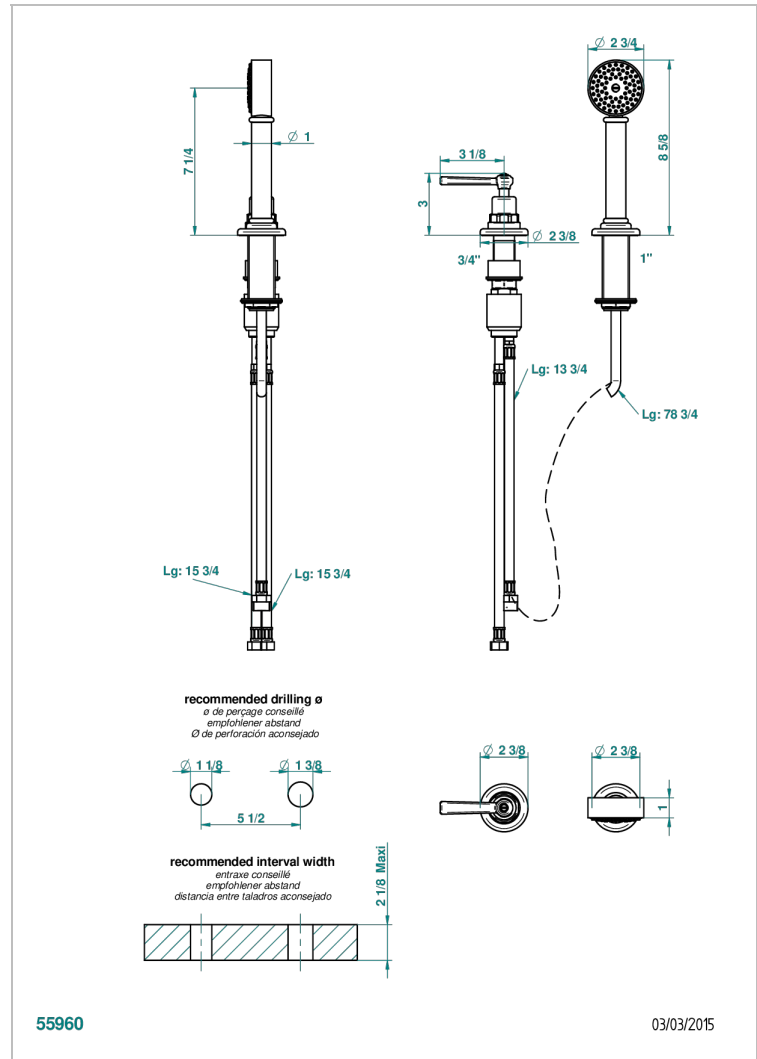

# SAINT GERMAIN WITH LEVER HANDLES

G7D-6532/60A

Deck mounted mixer with handshower, progressive cartridge

55960

03/03/2015

## CHARACTERISTIC

- Saint Germain with lever handles
- Deck mounted mixer with handshower, progressive cartridge