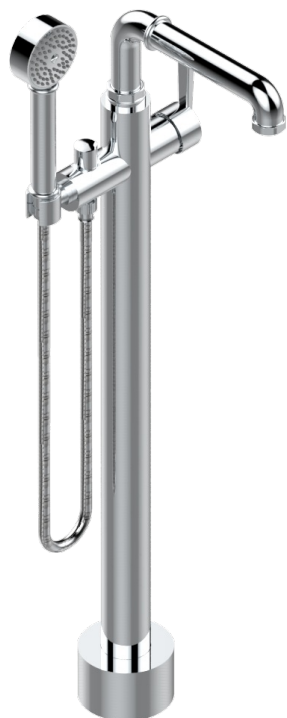

SAINT GERMAIN WITH LEVER HANDLES

G7D-6508S

Free-standing single lever bath mixer with handshower with Easyclean system

CHARACTERISTIC

- Saint Germain with lever handles
- Free-standing single lever bath mixer with handshower with Easyclean system

TECHNICAL SPECS

- Recommandé : 3 bars (max. 5 bars) - Advised : 43,5 psi (max. 72 psi)
- Bec : 22 l/min à 3 bars - Douchette : 9,5 l/min à 3 bars
- Spout : 5.82 gpm at 43.5 psi - Handshower : 2.5 gpm at 43.5 psi

AVAILABLE FINITIONS

Black nickel - D24

Blush PVD - H62

Brass color PVD - H49

Brown bronze color PVD - F33

Chrome polished - A02

Chrome polished / gold polished - G02

Copper antique matt, coated - H07

Nickel antique / Sovereign - H28

Nickel color PVD - H55

Nickel polished - B01

Rose Gold - F27

Satin chrome - C03

Silver polished, antique - H03

Silver rhodium - F18

Soft gold - F30