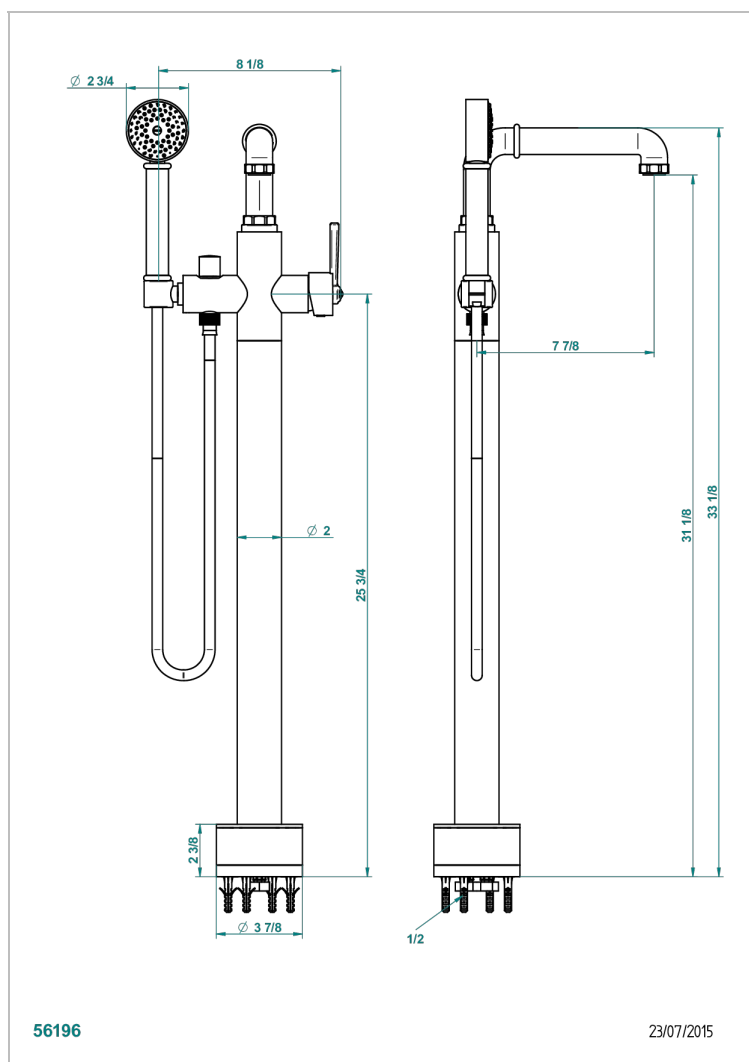

SAINT GERMAIN WITH LEVER HANDLES

G7D-6508S

Free-standing single lever bath mixer with handshower with Easyclean system

CHARACTERISTIC

- Saint Germain with lever handles
- Free-standing single lever bath mixer with handshower with Easyclean system

TECHNICAL SPECS

- Recommandé : 3 bars (max. 5 bars) - Advised : 43,5 psi (max. 72 psi)
- Bec : 22 l/min à 3 bars - Douchette : 9,5 l/min à 3 bars
- Spout : 5.82 gpm at 43.5 psi - Handshower : 2.5 gpm at 43.5 psi

Nickel antique / Sovereign - H28

Nickel color PVD - H55

Nickel polished - B01

Rose Gold - F27

Satin chrome - C03

Silver polished, antique - H03

Silver rhodium - F18

Soft gold - F30