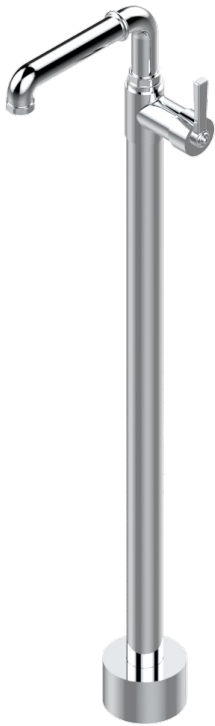

# SAINT GERMAIN WITH LEVER HANDLES

G7D-6500S

Floor mounted lavatory faucet

THG<sup>®</sup>  
PARIS

56193

24/07/2015

## CHARACTERISTIC

- Saint Germain with lever handles
- Floor mounted lavatory faucet

## AVAILABLE FINITIONS

Black nickel - D24

Blush PVD - H62

Brass color PVD - H49

Brown bronze color PVD - F33

Chrome polished - A02

Chrome polished / gold polished - G02

Copper antique matt, coated - H07

Nickel antique / Sovereign - H28

Nickel color PVD - H55

Nickel polished - B01

Rose Gold - F27

Satin chrome - C03

Silver polished, antique - H03

Silver rhodium - F18

Soft gold - F30