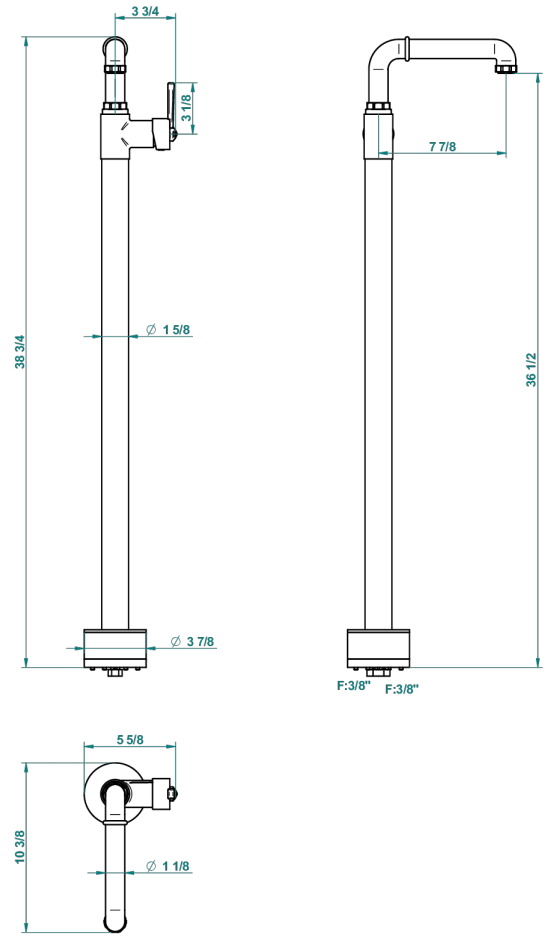

# SAINT GERMAIN WITH LEVER HANDLES

G7D-6500S

Floor mounted lavatory faucet

THG<sup>®</sup>  
PARIS

56193

24/07/2015

## CHARACTERISTIC

- Saint Germain with lever handles
- Floor mounted lavatory faucet