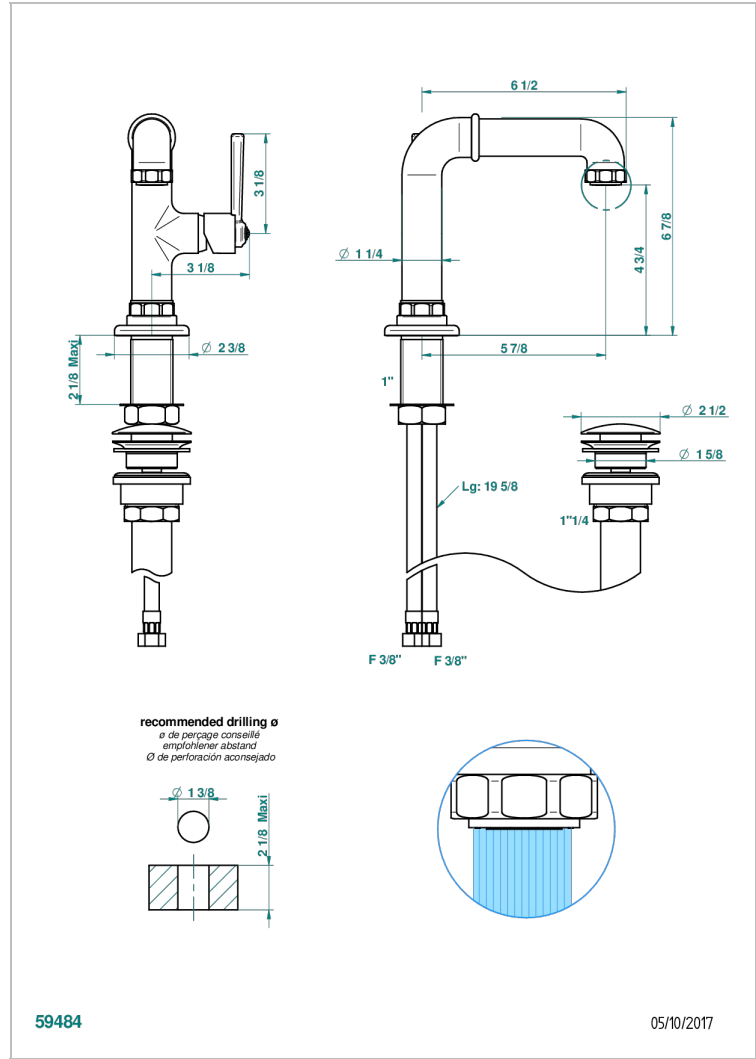

SAINT GERMAIN WITH LEVER HANDLES

G7D-6500/US

Single lever faucet with drain

THG[®]
PARIS

CHARACTERISTIC

- ASME : ASME A112.18.1-2011/CSA B125.1-11

STANDARDS

AVAILABLE FINITIONS

Nickel color PVD - H55

Nickel polished - B01

Rose Gold - F27

Satin chrome - C03

Silver polished, antique - H03

Silver rhodium - F18

Soft gold - F30