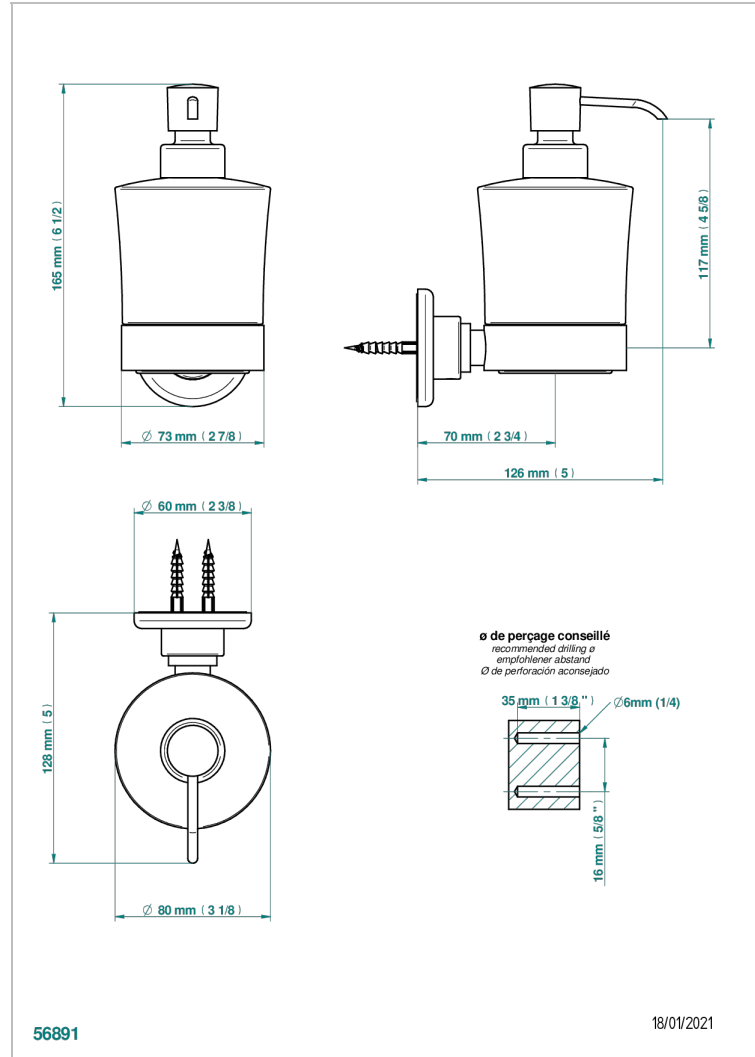

SAINT GERMAIN WITH LEVER HANDLES

G7D-613

Liquid soap dispenser

CHARACTERISTIC

- Saint Germain with lever handles
- Liquid soap dispenser

AVAILABLE FINITIONS

Black nickel - D24

Blush PVD - H62