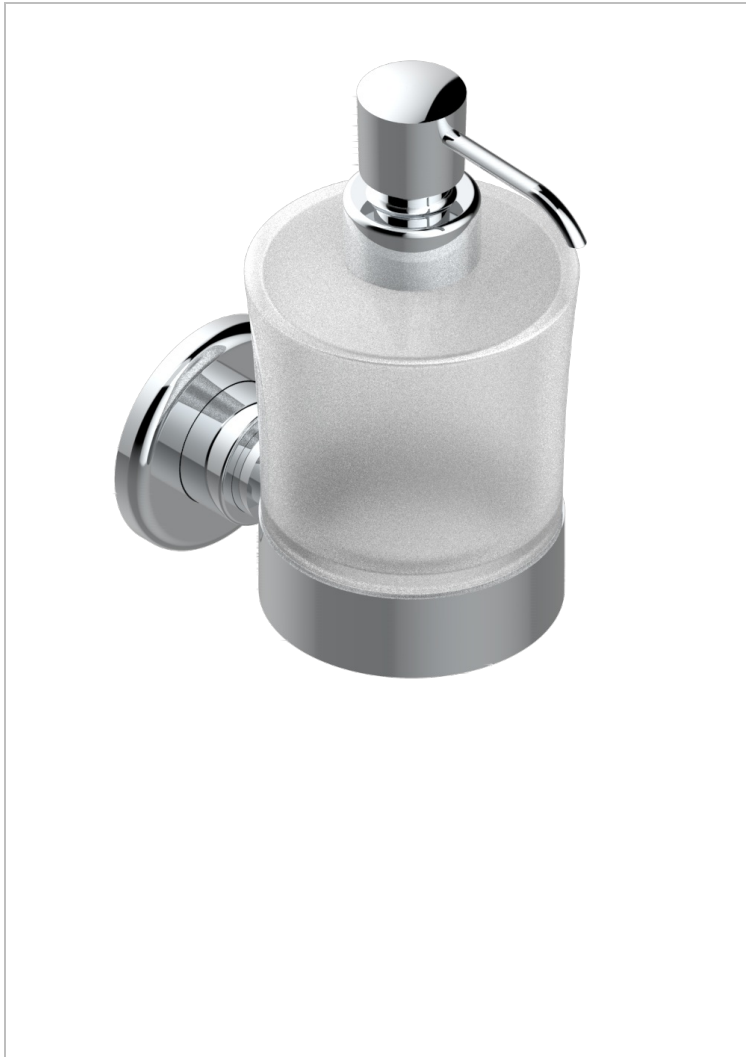

SAINT GERMAIN WITH LEVER HANDLES

G7D-613

Liquid soap dispenser

CHARACTERISTIC

- Saint Germain with lever handles
- Liquid soap dispenser

AVAILABLE FINITIONS

Black nickel - D24

Blush PVD - H62

Brass color PVD - H49

Brown bronze color PVD - F33

Chrome polished - A02

Chrome polished / gold polished - G02

Copper antique matt, coated - H07

Gold color PVD - H52

Gold mat - F07

Gold polished - F01