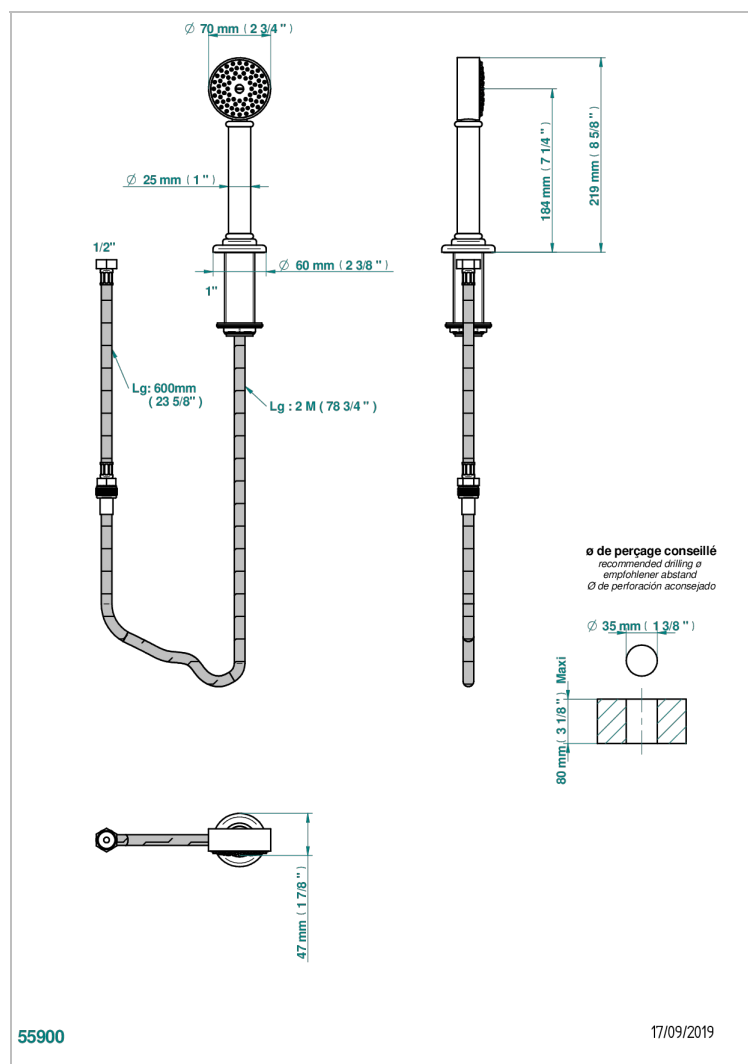

SAINT GERMAIN WITH LEVER HANDLES

G7D-60A

Deck mounted hand shower, with hose

CHARACTERISTIC

- Saint Germain with lever handles
- Deck mounted hand shower, with hose

TECHNICAL SPECS

- Recommandé : 3 bars (max. 5 bars) - Advised : 43,5 psi (max. 72 psi)
- 9,5 l/min à 3 bars (2.5 gpm at 43.5 psi)

AVAILABLE FINITIONS

Black nickel - D24
Blush PVD - H62
Brass color PVD - H49
Brown bronze color PVD - F33
Chrome polished - A02
Chrome polished / gold polished - G02

Copper antique matt, coated - H07
Gold color PVD - H52
Gold mat - F07
Gold polished - F01
Gold satiney - F03
Graphite PVD - H64