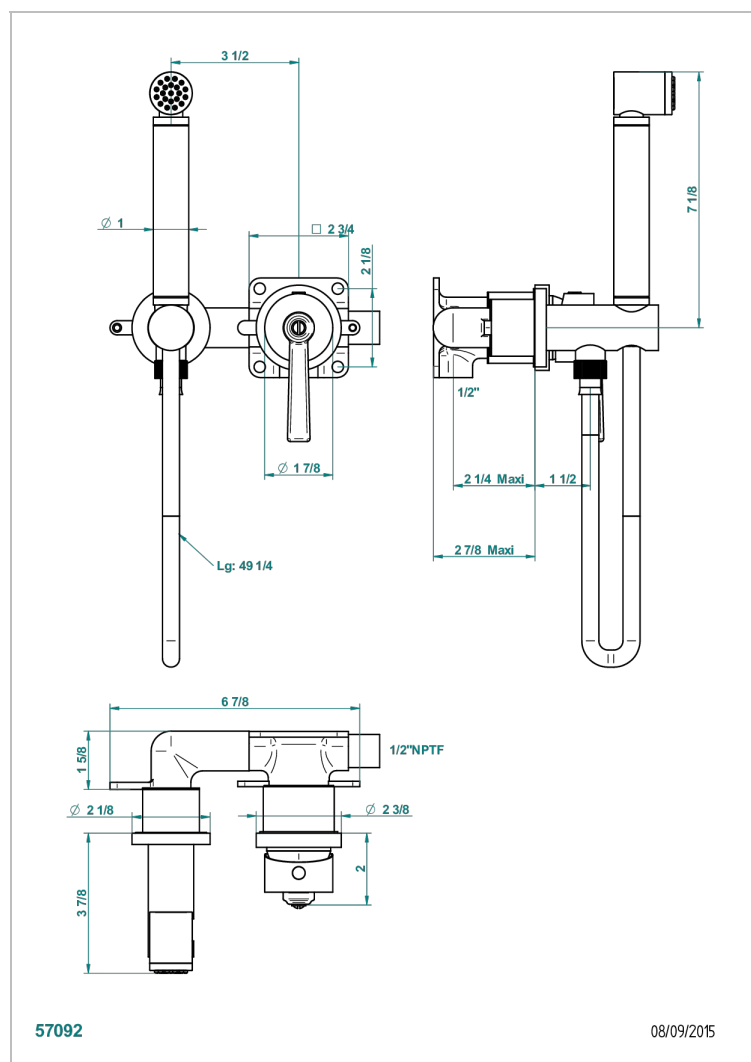

# SAINT GERMAIN WITH LEVER HANDLES

G7D-5840/MUS

Handheld spray bidet with mixing valve, hose, elbow/hook

57092

08/09/2015

## CHARACTERISTIC

- Saint Germain with lever handles
- Handheld spray bidet with mixing valve, hose, elbow/hook