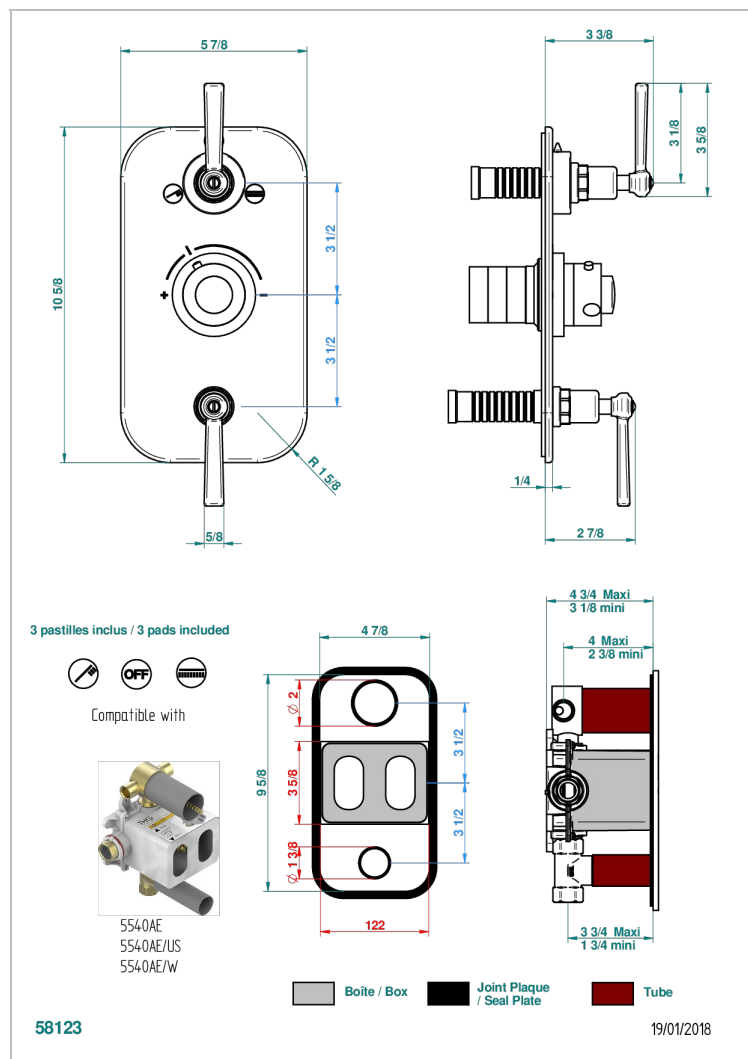

SAINT GERMAIN WITH LEVER HANDLES

G7D-5540BE

Trim for THG thermostat 3 functions , with one off function and 2 outlets and one single off function - rough part supplied with fixing box ref. .5 540AE/US

CHARACTERISTIC

- Built-in thermostatic cover for 5540AE with 3 outputs (1 x 3/4' and 2 x 1/2')
- Requires concealed thermostat Réf. 5540AE - 5540AE/US - 5540AE/W
- Output high : ceramic diverter with 2 functions and stopvalve
- Output downwards : 1/4' turn of 3/4' stopvalve
- For Shower 3 functions - 2 functions can operate simultaneously
- Temperature control knob with security stop at 38°C
- Solid brass plate and knob
- ASME : ASME A112.18.1-2011/CSA B125.1-11
- DVGW : DW-6512CQ0608

STANDARDS

RELATED SKU'S

- Ref. G00-5100G Reinforced stop ring for THG thermostatic with fixing set
- Ref. G00-5540AE/US Thg thermostat with wax cartridge with one stop valve, 2 outlets and another stop valve, delivered with a built-in box, no trim