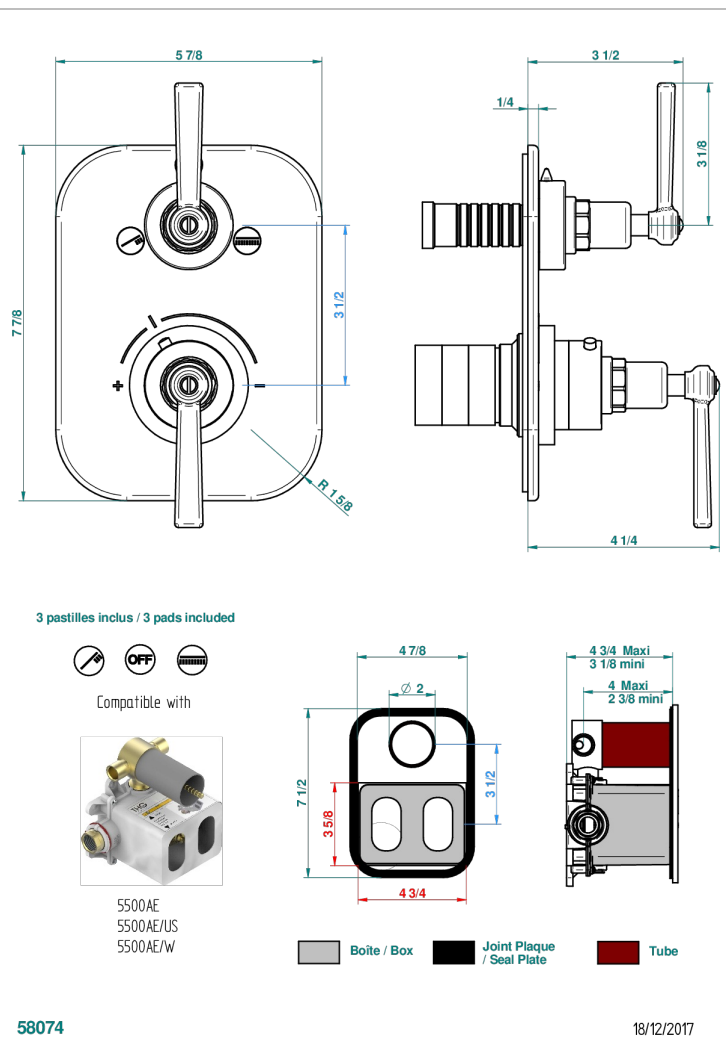

# SAINT GERMAIN WITH LEVER HANDLES

G7D-5500BE

Trim for THG thermostat with 2-way diverter, rough part supplied with fixing box ref. 5 500AE/US

## CHARACTERISTIC

- Built-in thermostatic cover for 5500AE - 5500AE/US - 5500AE/W with 2 no.1/2" outputs and 1 stop function
- Requires concealed thermostat Ref 5500AE - 5500AE/US - 5500AE/W
- For Shower 2 functions - non simultaneous -
- Temperature control knob with security stop at 38°C
- Solid brass plate and knob
- ASME : ASME A112.18.1-2011/CSA B125.1-11
- DVGW : DW-6512CQ0608

## RELATED SKU'S

- Ref. G00-5500AE/US 3/4" THG thermostat with 2-way diverter with wax cartridge with stop valve and 2 outlets delivered with a built-in box, no trim
- Ref. G00-5100G Reinforced stop ring for THG thermostatic with fixing set