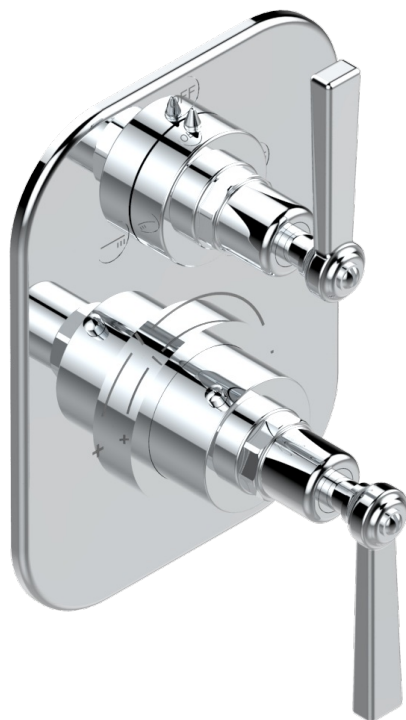

# SAINT GERMAIN WITH LEVER HANDLES

G7D-5500BE

Trim for THG thermostat with 2-way diverter, rough part supplied with fixing box ref. 5 500AE/US

## CHARACTERISTIC

- Built-in thermostatic cover for 5500AE - 5500AE/US - 5500AE/W with 2 no.1/2" outputs and 1 stop function
- Requires concealed thermostat Ref 5500AE - 5500AE/US - 5500AE/W
- For Shower 2 functions - non simultaneous -
- Temperature control knob with security stop at 38°C
- Solid brass plate and knob
- ASME : ASME A112.18.1-2011/CSA B125.1-11
- DVGW : DW-6512CQ0608

## RELATED SKU'S

- Ref. G00-5500AE/US 3/4" THG thermostat with 2-way diverter with wax cartridge with stop valve and 2 outlets delivered with a built-in box, no trim
- Ref. G00-5100G Reinforced stop ring for THG thermostatic with fixing set