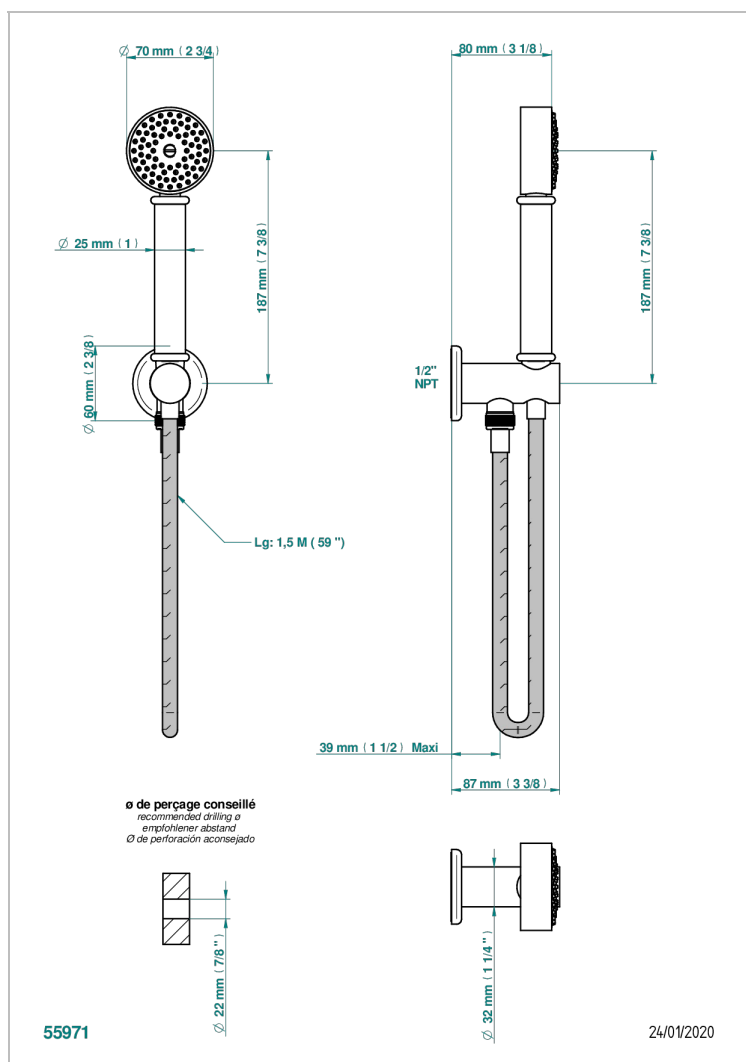

SAINT GERMAIN WITH LEVER HANDLES

G7D-54/US

Wall mounted handshower with integrated fixed hook

CHARACTERISTIC

- Saint Germain with lever handles
- Wall mounted handshower with integrated fixed hook

TECHNICAL SPECS

- Recommandé : 3 bars (max. 5 bars) - Advised : 43,5 psi (max. 72 psi)
- 9,5 l/min à 3 bars (2.5 gpm at 43.5 psi)

AVAILABLE FINITIONS

Black nickel - D24

Blush PVD - H62

Brass color PVD - H49

Brown bronze color PVD - F33