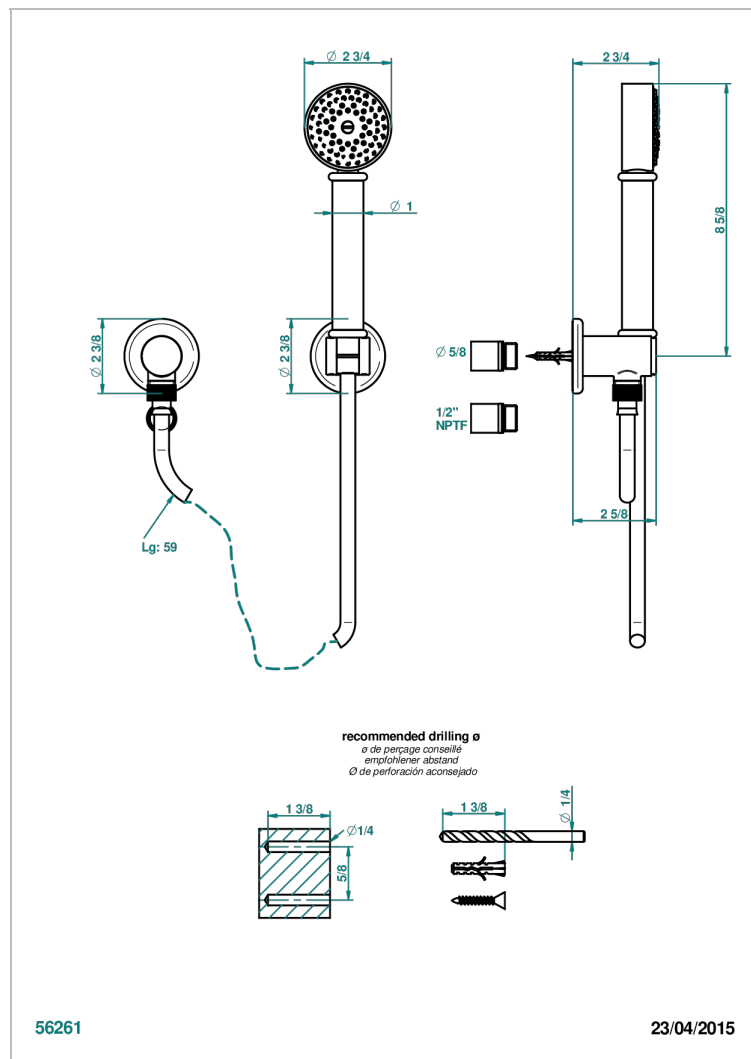

SAINT GERMAIN WITH LEVER HANDLES

G7D-52/US

Wall mounted handshower with separate fixed hook

CHARACTERISTIC

- Saint Germain with lever handles
- Wall mounted handshower with separate fixed hook

TECHNICAL SPECS

- Recommandé : 3 bars (max. 5 bars) - Advised : 43,5 psi (max. 72 psi)
- 9,5 l/min à 3 bars (2.5 gpm at 43.5 psi)

AVAILABLE FINITIONS

Black nickel - D24
Blush PVD - H62
Brass color PVD - H49
Brown bronze color PVD - F33
Chrome polished - A02
Chrome polished / gold polished - G02

Copper antique matt, coated - H07
Gold color PVD - H52
Gold mat - F07
Gold polished - F01
Gold satiney - F03
Graphite PVD - H64

Light coated bronze - D01
Matt Umber PVD - H67
Matt blush PVD - H60
Matt brass color PVD - H50
Matt brown bronze color PVD - F34
Matt chrome (American satin) - C02

Matt gold color PVD - H53
Matt graphite PVD - H65
Matt nickel (American satin) - C01
Matt nickel color PVD - H56
Nickel antique / Sovereign - H28
Nickel color PVD - H55

Nickel polished - B01
Rose Gold - F27
Satin chrome - C03
Silver polished, antique - H03
Silver rhodium - F18
Soft gold - F30