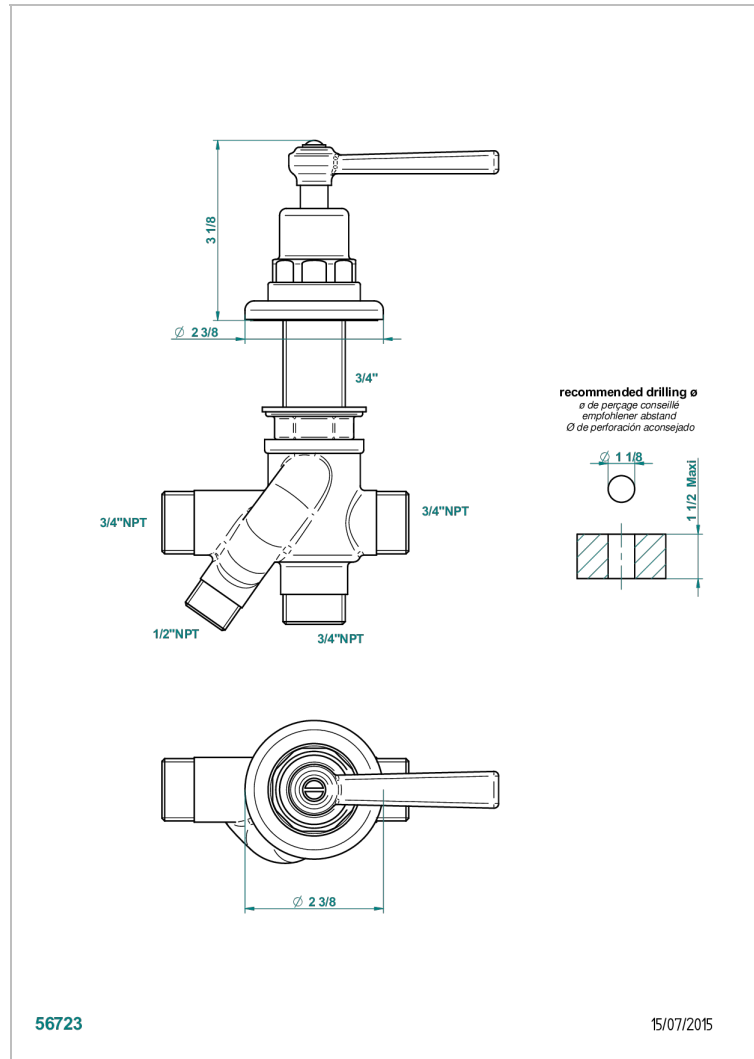

SAINT GERMAIN WITH LEVER HANDLES

G7D-504VGUS

2-function deck diverter with trim

CHARACTERISTIC

- Saint Germain with lever handles
- 2-function deck diverter with trim

AVAILABLE FINITIONS

Black nickel - D24
Blush PVD - H62
Brass color PVD - H49
Brown bronze color PVD - F33
Chrome polished - A02
Chrome polished / gold polished - G02